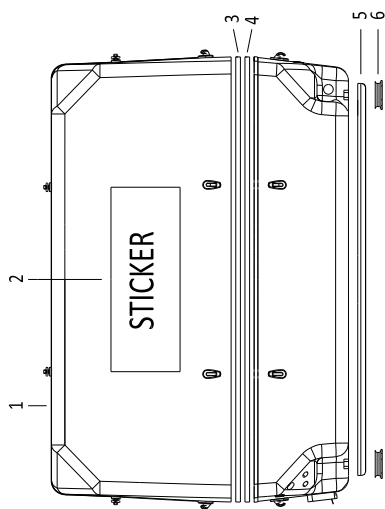

PAGURO - SPARE PARTS CATALOGUE
PAGURO 18000 3-PHASE - TAB.4

PAGURO - SPARE PARTS CATALOGUE
PAGURO 18000 3-PHASE - TAB.4

NO.	CODE:	DESCRIPTION	Q.TY
1	AC10SB0007	CAPSULE P18	1
2	AD38AD0026	CAPSULE ADHESIVE WAVE P18 SCA	1
2	AD38AD0027	CAPSULE ADHESIVE WAVE P18 ASP	1
3	AD18MT0004	MOUSSE 14X8	1
4	AD19GI0001	COVER PLATES 20/60	1
5	AD12ST0037	EXTERNAL BRACKET 850MM DX P18	1
5	AD12ST0041	EXTERNAL BRACKET 850MM SX P18	1
6	AD11FI0005	EXTERNAL SHOCK ABSORBER	4
7	AD21BL0001	CLOSING RUBBER STRIP LID	6
8	AD21BL0002	CLOSING RUBBER STRIP BOT	8
9	AD23TR0001	HOOK FOR CAPSULE	22
10	AD18MT0004	MOUSSE 14X8	1
11	AC12MT0007-00	INSULATION FOAM CAPSULE P18 LID	1
12	AC12MT0008-00	INSULATION FOAM CAPSULE P18 BOT	1