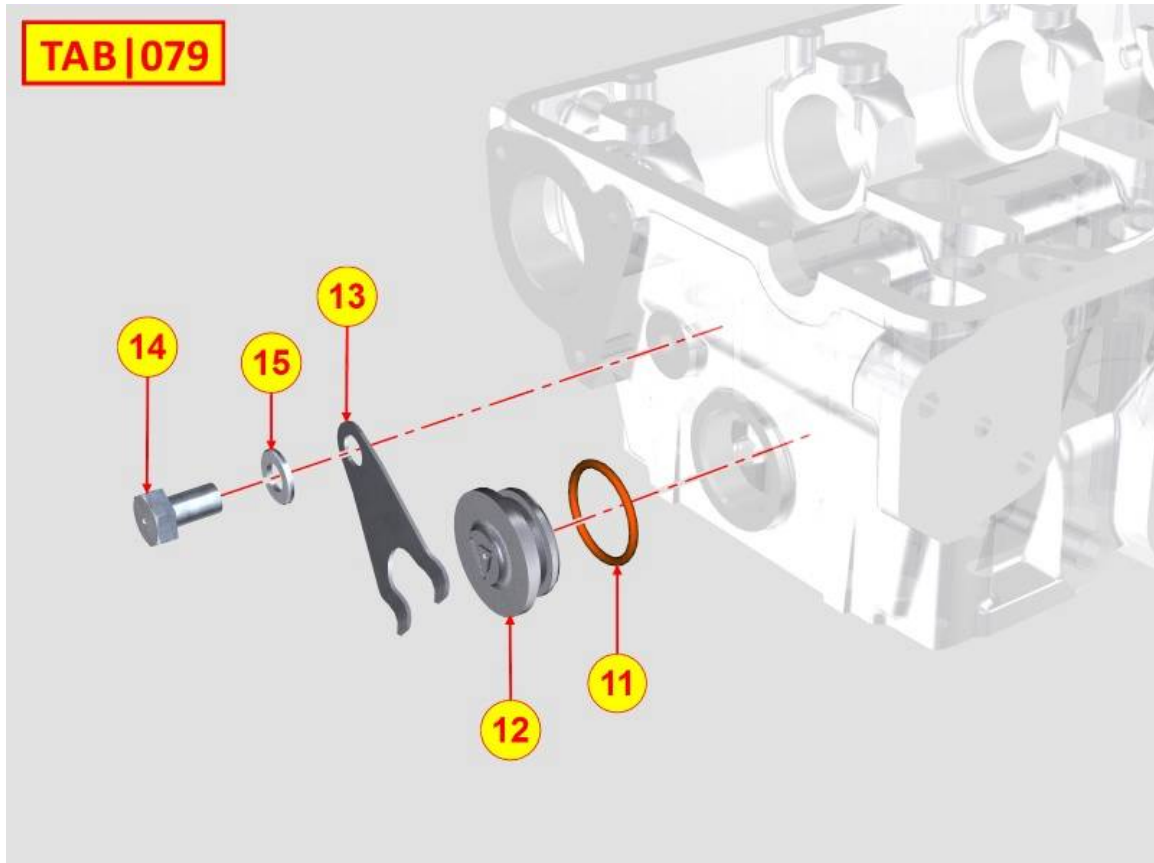

PAGURO - SPARE PARTS CATALOGUE
PAGURO 18000 3-PHASE - OIL PAN

NO.	CODE:	DESCRIPTION	Q.TY
1	AD40LO6645553	OILPAN (L.MARINE)	1
2	AD40LO1200030	ORING 116-SILICONIC RUBBER	1
3	AD40LO1760130	HEX FLANG HEAD SCRE M6X12-8.8+Zn.B	23
4	AD40LO9485271	PIPE	1
5	AD40LO1200274	ORING D.8X3 FOR OIL RETURN PIPE	1
11	AD40LO9040035	OIL DRAIN PAN	1
35	AD40LO4170044	NUT (L.MARINE)	1

PAGURO - SPARE PARTS CATALOGUE
PAGURO 18000 3-PHASE - FITTING FOR CAB HEATING