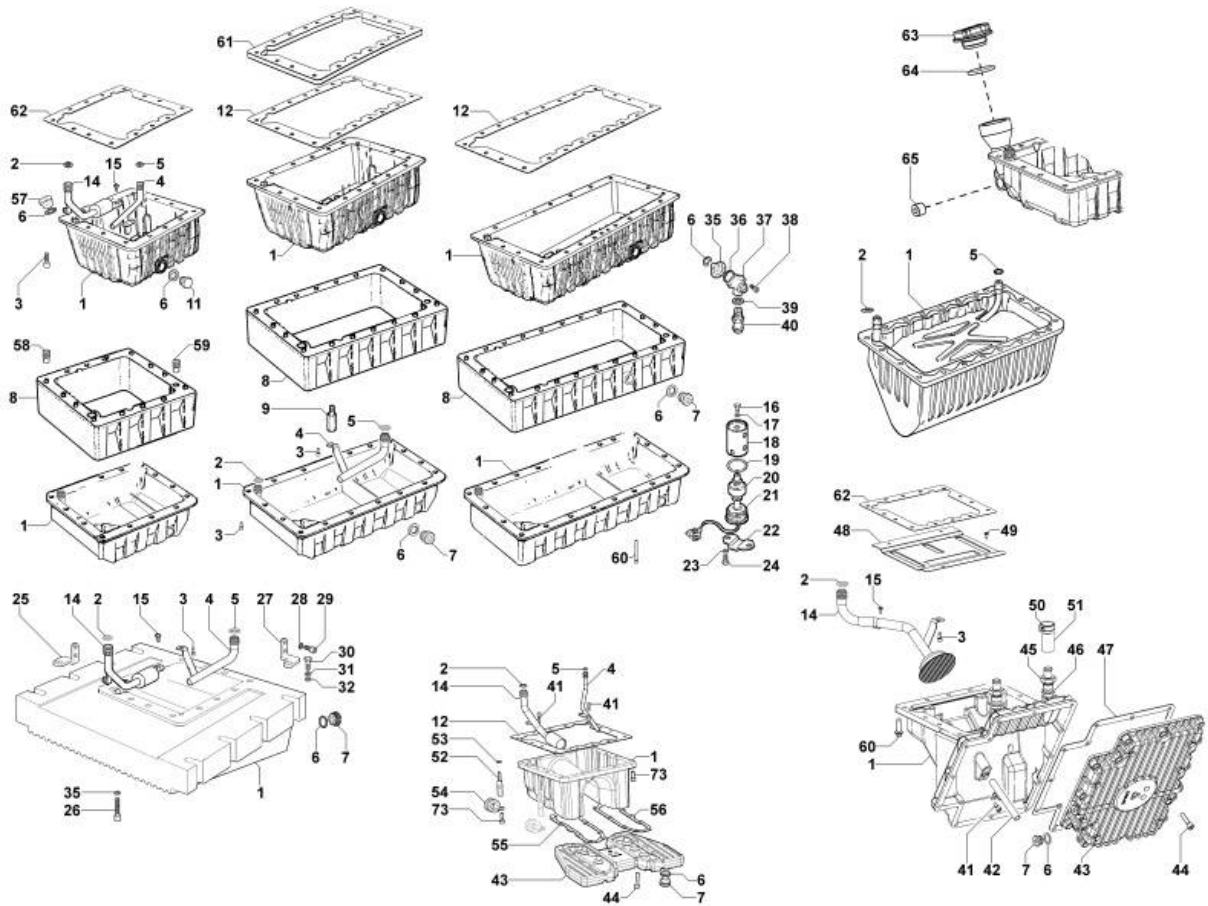

PAGURO - SPARE PARTS CATALOGUE
PAGURO 18000 3-PHASE - OIL PAN

PAGURO - SPARE PARTS CATALOGUE
PAGURO 18000 3-PHASE - OIL PAN

NO.	CODE:	DESCRIPTION	Q.TY
1	AD40LO6645553	OILPAN (L.MARINE)	1
2	AD40LO1200030	ORING 116-SILICONIC RUBBER	1
3	AD40LO1760130	HEX FLANG HEAD SCRE M6X12-8.8+Zn.B	23
4	AD40LO9485271	PIPE	1
5	AD40LO1200274	ORING D.8X3 FOR OIL RETURN PIPE	1
11	AD40LO9040035	OIL DRAIN PAN	1
35	AD40LO4170044	NUT (L.MARINE)	1