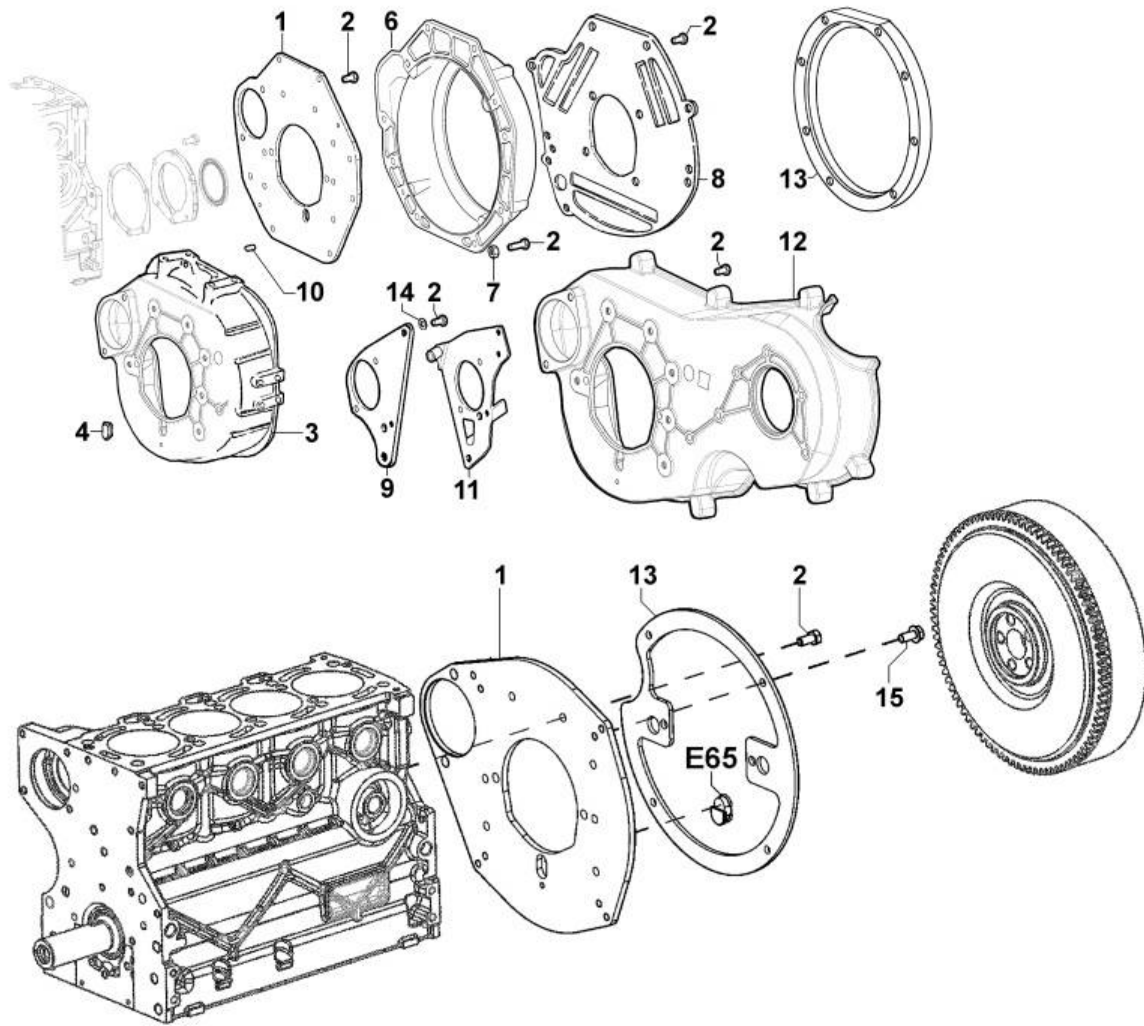

PAGURO - SPARE PARTS CATALOGUE
PAGURO 18000 3-PHASE - ENGINE FLANGE / BACKPLATE