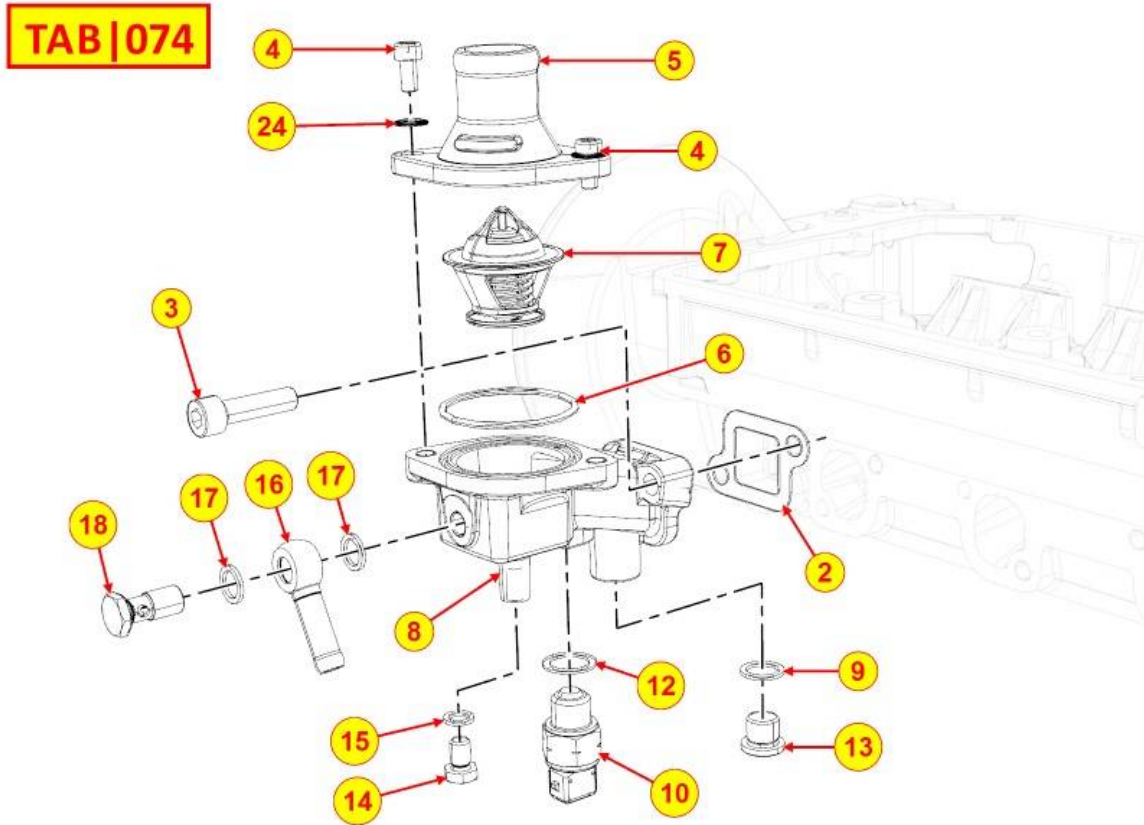

PAGURO - SPARE PARTS CATALOGUE
PAGURO 18000 3-PHASE - THERMOSTAT UNIT

PAGURO - SPARE PARTS CATALOGUE
PAGURO 18000 3-PHASE - THERMOSTAT UNIT

NO.	CODE:	DESCRIPTION	Q.TY
2	AD40LO4460037	TERMOSTAT BODY GASKET	1
3	AD40LO9732064	SOC HEAD SCREW M8x30-5931.8G+Zn.B	2
4	AD40LO9732074	SOC HEAD SCR M8X20L UNI5931 ST	2
4	AD40LO9732084	SOC HEAD SCR M6X12L UNI5931 ST	2
5	AD40LO2750279	THERMOSTAT COVER	1
6	AD40LO1200091	ORING 3193	1
7	AD40LO9195124	WATER THERMOSTAT	1
8	AD40LO2871284	THERMOSTAT BODY	1
9	AD40LO4670019	COPPER WASHER D22X16.2 1	1
10	AD40LO9195108	THERMIST.- THERMOCONT. F16502	1
12	AD40LO4670019	COPPER WASHER D22X16.2 1	1
13	AD40LO9040012	OIL DRAIN PLUG M14	1
14	AD40LO8965034	CAP	1
15	AD40LO4670058	COPPER WASHER 8,2X12X1,5	1
16	AD40LO7270238	BANJO UNION	1
17	AD40LO4670059	COPPER WASHER D14/10.2 1.	2
18	AD40LO1901193	UNION BOLT M 10	1