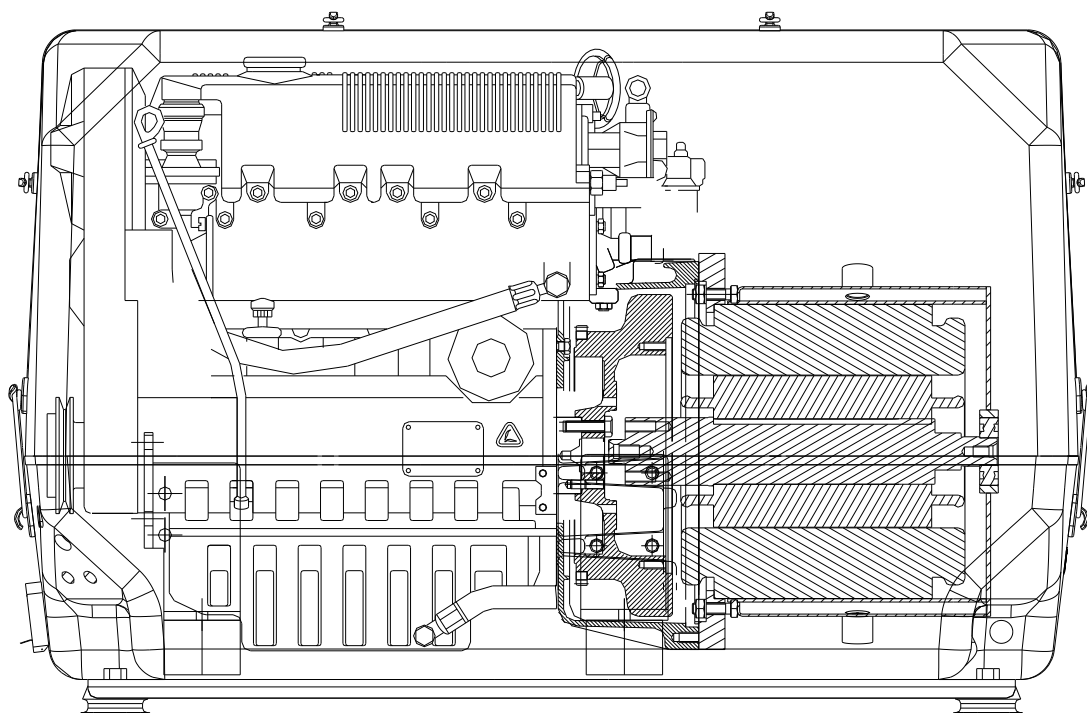

PAGURO 18000 3 PHASE

SPARE PARTS CATALOGUE