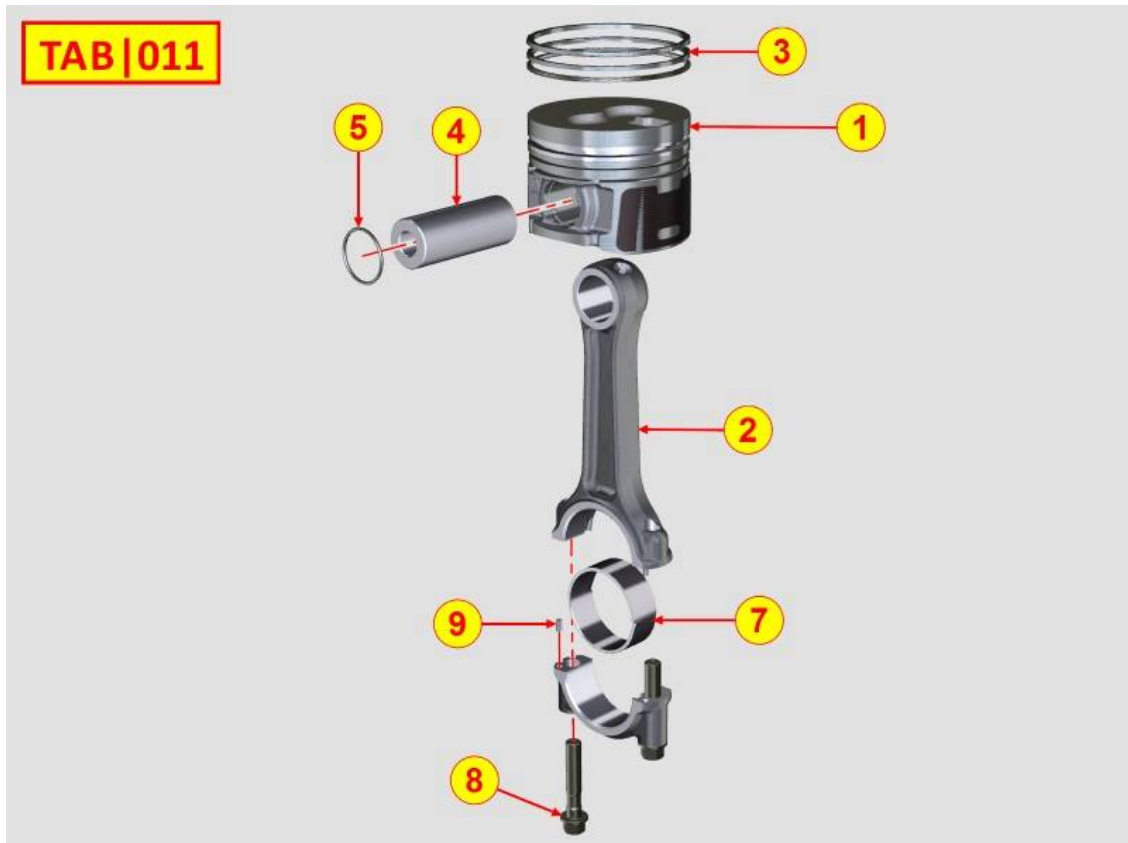

PAGURO - SPARE PARTS CATALOGUE
PAGURO 18000 3-PHASE - PISTON / CONNECTING ROD

PAGURO - SPARE PARTS CATALOGUE
PAGURO 18000 3-PHASE - PISTON / CONNECTING ROD

NO.	CODE:	DESCRIPTION	Q.TY
1	AD40LO6501512	PISTON SET STD	4
1	AD40LO6501513	COMPLETE PISTON FOCS 1404 +0,50	4
1	AD40LO6501514	COMPLETE PISTON FOCS 1404 +1,00	4
2	AD40LO1526226	CONNECTING ROD ASSY	4
3	AD40LO8211248	RINGS STAND	2/3/4
3	AD40LO8211249	SEGMENTS SERIES STD FOCS 1404 +0,50	2/3/4
3	AD40LO8211250	SEGMENTS SERIES STD FOCS 1404 +1.00	2/3/4
4	AD40LO8480081	PISTON PIN 20X55 f.10,5	4
5	AD40LO1261099	PISTON CIRCLIP	8
6	AD40LO1630038	SMALL END BUSH	2/3/4
7	AD40LO1640116	BEARING STD	2/3/4
7	AD40LO1640117	UNDER SIZE CONNECTING ROD - 0,25	2/3/4
7	AD40LO1640118	UNDER SIZE CONNECTING ROD - 0,50	2/3/4
8	AD40LO1770101	CONROD SCREW FL 8X1X42 R12	2/3/4