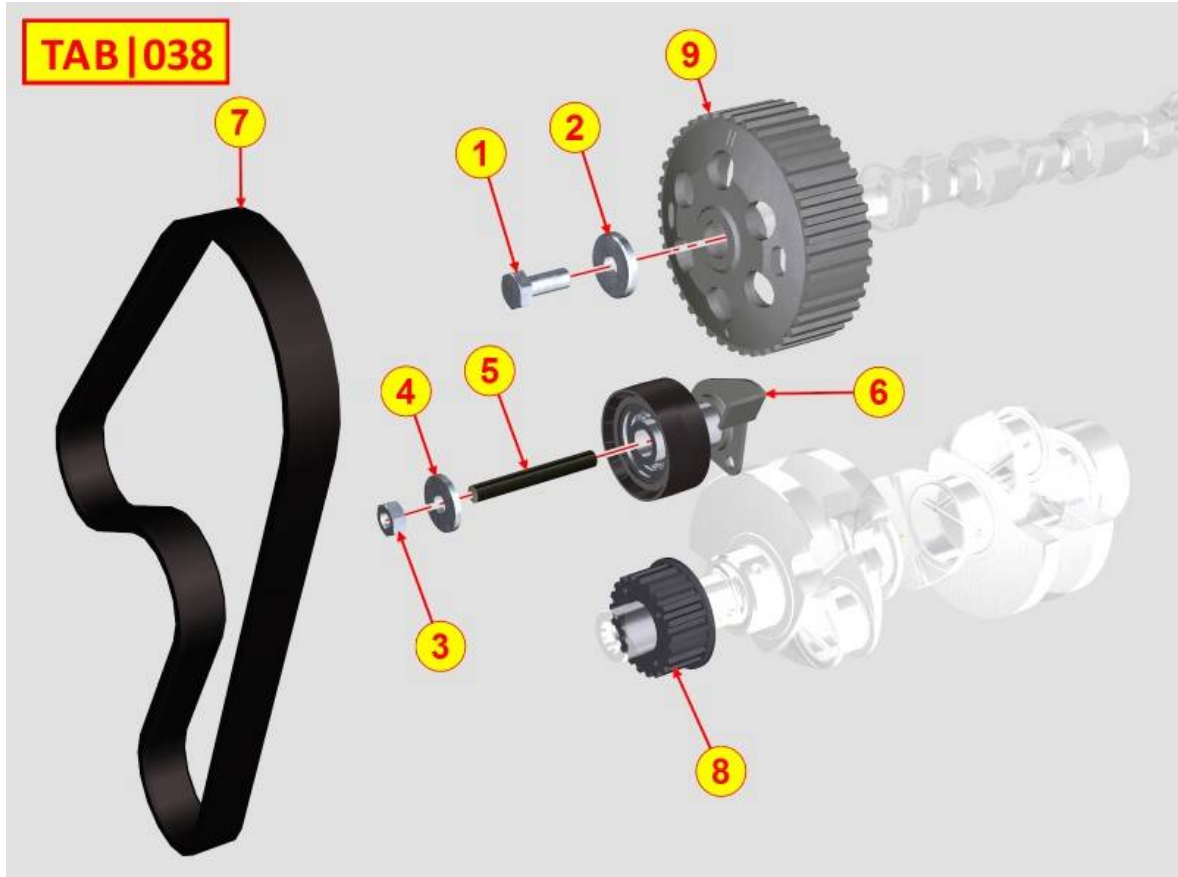

PAGURO - SPARE PARTS CATALOGUE
PAGURO 18000 3-PHASE - TIMING SYSTEM

PAGURO - SPARE PARTS CATALOGUE
PAGURO 18000 3-PHASE - TIMING SYSTEM

NO.	CODE:	DESCRIPTION	Q.TY
1	AD40LO9820142	SCREW M10X1,25X25" MATER .CLASSE B + DAC	1
2	AD40LO7625045	WASHER D.11X33X5	1
3	AD40LO3240033	NUT M10X1,5- UNI.5588-8S+ZN.B	1
4	AD40LO7495010	WASHER D.10,5X32X4	1
5	AD40LO6800090	STUD M10X70 RAD.CORTA U	1
6	AD40LO4110009	BELT TENSIONER	1
7	AD40LO2440338	TIMING BELT	1
8	AD40LO6975292	TIMING DRIVING PULLEY	1
9	AD40LO7090012	TIMING DRIVEN PULLEY	1