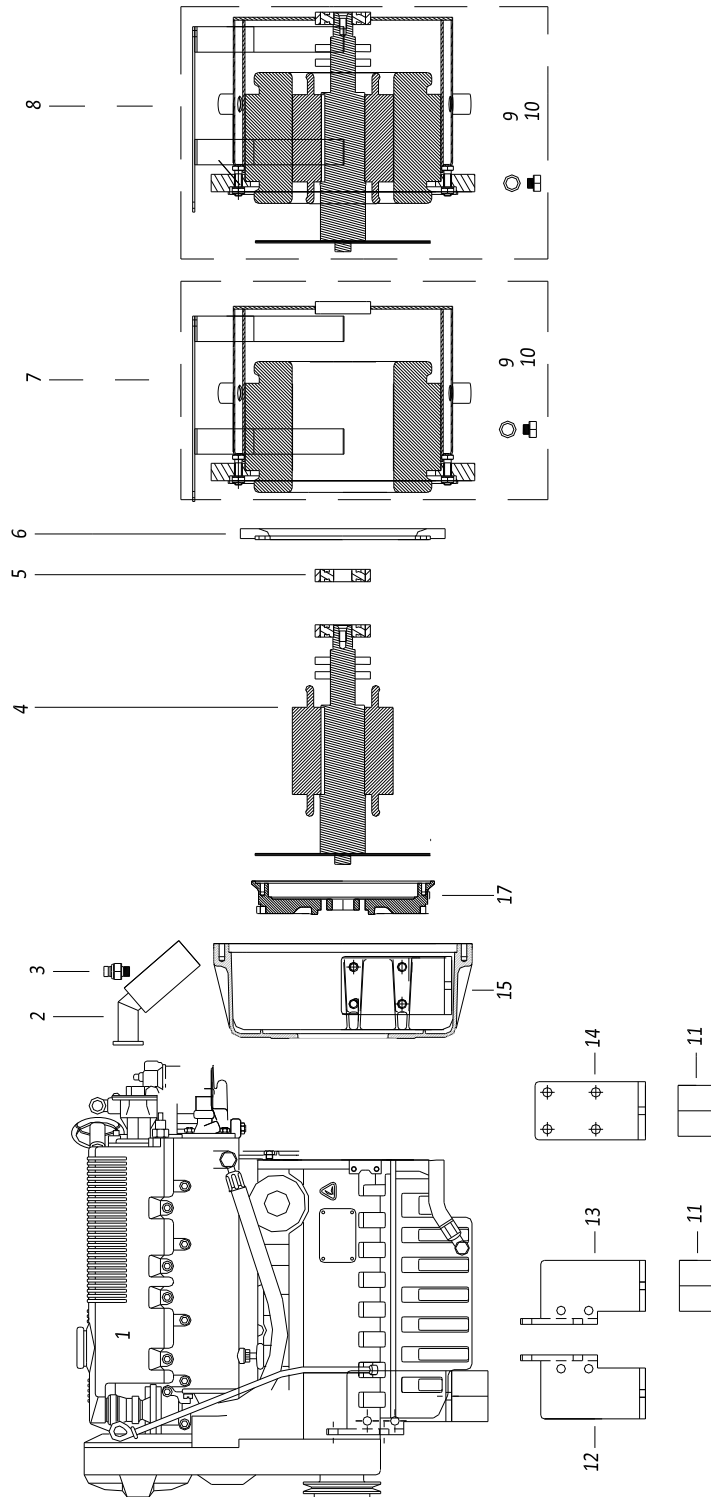

PAGURO - SPARE PARTS CATALOGUE
PAGURO 18000 3-PHASE - TAB.1

PAGURO - SPARE PARTS CATALOGUE
PAGURO 18000 3-PHASE - TAB.1

NO.	CODE:	DESCRIPTION	Q.TY
1	AD01LO0004	ENGINE LDW1404 3000RPM-	1
2	AD40LO9543069	EX-HAUST MANIFOLD	1
3	AD23SS0003	TEMP. SWITCH ON EXHAUST 1 PRONG	1
4	AD03ZA0011	ROTOR P14/18 PHASE	1
5	AD40CU0002	ROTOR BEARING P14/18 PHASE	1
6	AD12VE0011-00	COOLING FAN P6/9/14/18	1
7	AC07ZA0011-00	STATOR COMPLETE P14/18 PHASE	1
8	AC05ZA0016-00	ALTERNATOR P14/18 PHASE	1
9	AD16RARO17X2 3X1.5	WASHER	1
10	AD13O0292C	CLOSING PLUG 3/8	1
11	AD11FI0001-01	INTERNAL SHOCK ABSORBER	4
12	AD12ST0126-01	DISTRIBUTION BRACKET FOR ASP. SIDE	1
13	AD12ST0126-02	DISTRIBUTION BRACKET FOR SCA. SIDE	1
14	AD12ST0017-01	L - BRACKET ENGINE FOR P14/18/8.5	1
15	AD40LO2032436	BELL HOUSING	1
16	AD40LO9880938	FLYWHEEL 3000RPM	1