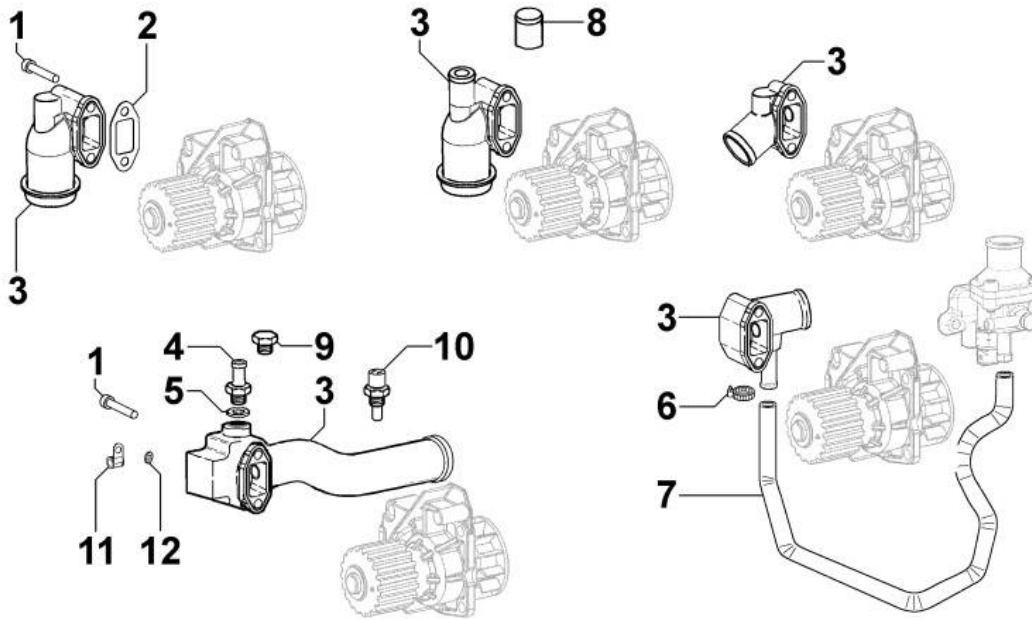

PAGURO - SPARE PARTS CATALOGUE
PAGURO 18000 3-PHASE - COOLANT INLET FLANGE

PAGURO - SPARE PARTS CATALOGUE
PAGURO 18000 3-PHASE - COOLANT INLET FLANGE

NO.	CODE:	DESCRIPTION	Q.TY
1	AD40LO9730018	HSHC SCREW ISO 4762 M6X45	2
2	AD40LO4501158	WATER PUMP INLET FLANGE GASKET	1
3	AD40LO7330286	WAT.PUMP ENTRY UNION(LOMB.MA.)	1
5	AD40LO4670061	COPPER WASHER D19/14.2 1.5 THK	1
10	AD40LO9195078	THERMOSTAT	1