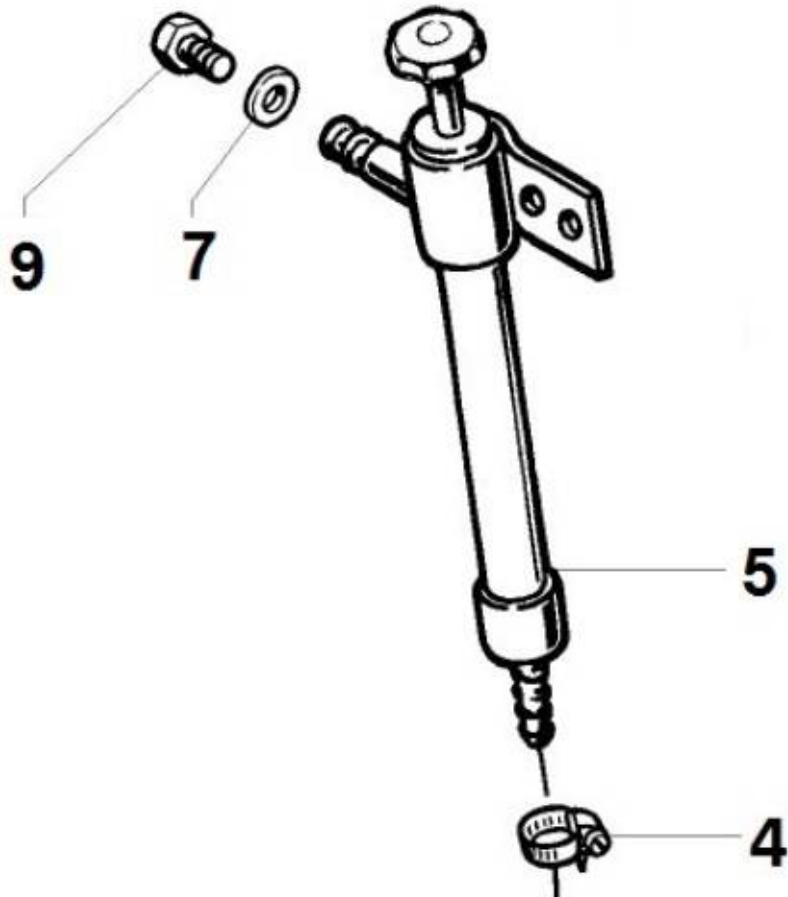

PAGURO - SPARE PARTS CATALOGUE
PAGURO 18000 3-PHASE - PUMP FOR OIL EXTRACTION

PAGURO - SPARE PARTS CATALOGUE
PAGURO 18000 3-PHASE - PUMP FOR OIL EXTRACTION

NO.	CODE:	DESCRIPTION	Q.TY
4	AD40LO3630129	CLAMP	1
5	AD40LO6595021	OIL EXTRACTION PUMP FOR LMG4000	1