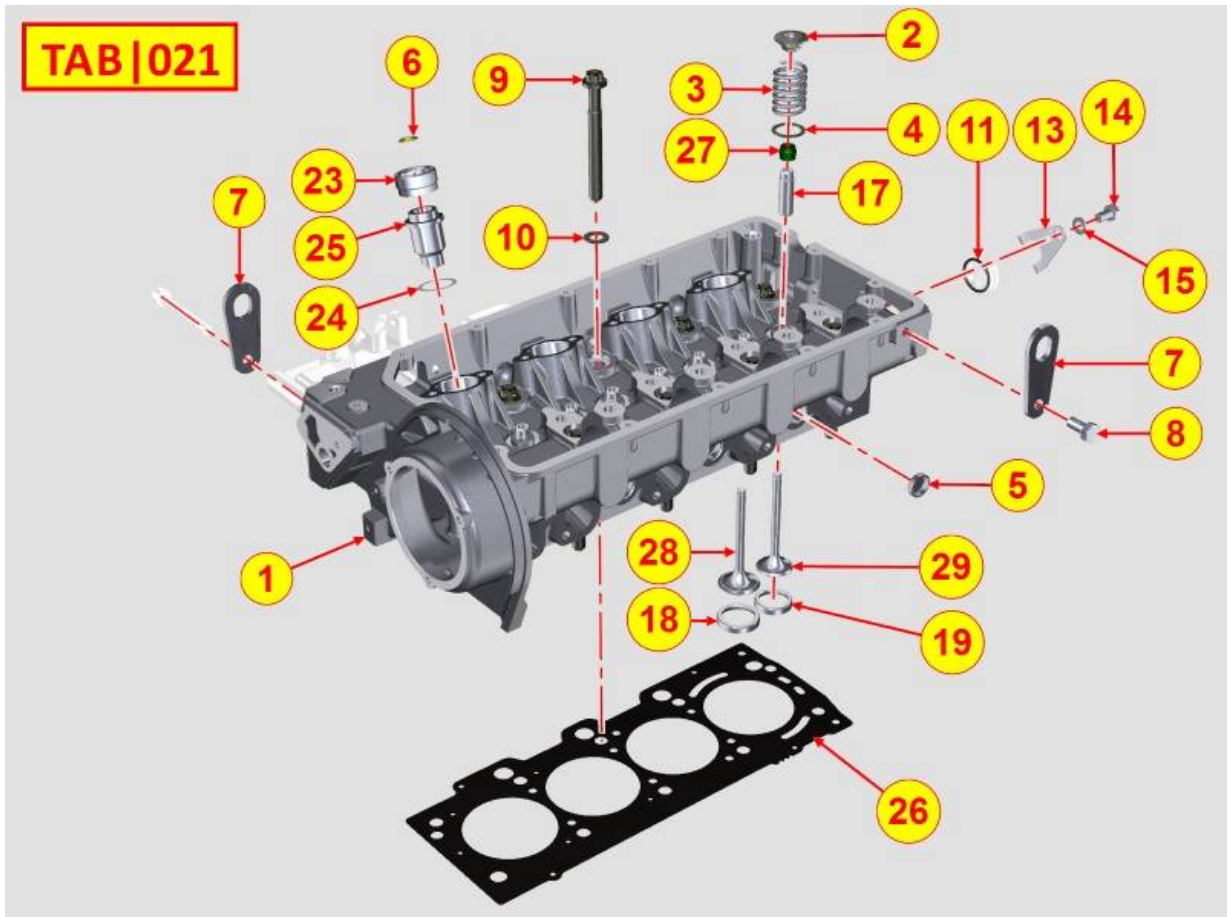

PAGURO - SPARE PARTS CATALOGUE
PAGURO 18000 3-PHASE - CYLINDER HEAD

PAGURO - SPARE PARTS CATALOGUE
PAGURO 18000 3-PHASE - CYLINDER HEAD

NO.	CODE:	DESCRIPTION	Q.TY
5	AD40LO8990047	Shutter cap D18	6
6	AD40LO5989007	SPARK ARRESTOR 2.430.190.002	4
7	AD40LO8545190	BRACE	2
8	AD40LO1770002	HEX.HEAD.SCR.M8X16 -5739-	1
9	AD40LO9820222	TORX BOLT M10X90 FOCS+	10
10	AD40LO7625130	WASHER D19/10.2 1.0 THK	10
11	AD40LO1200081	ORING 3100 D2000	1
13	AD40LO5570019	RETAINER	1
14	AD40LO1770127	SCREW	1
15	AD40LO7625010	WASHER	1
17	AD40LO4845200	VALVE GUIDE	8
18	AD40LO8000197	VALVE SEAT INLET	4
19	AD40LO8000211	VALVE SEAT EXHAUST	4
23	AD40LO4130096	PRECHAMBER LOCKING NUT	4
24	AD40LO3527517	PRECHAMBER SPACER	12
25	AD40LO6725070	COMBUSTION PRECHAMBER	4
26	AD40LO4730016	HEAD GASKET 1404 TH.1,53 STEEL	1
26	AD40LO4730019	HEAD GASKET 1404 TH.1,63 STEEL	1
26	AD40LO4730694	GASKET	1
40	AD40LO8205110	GASKET SET	1
40	AD40LO8205112	GASKET SET	1