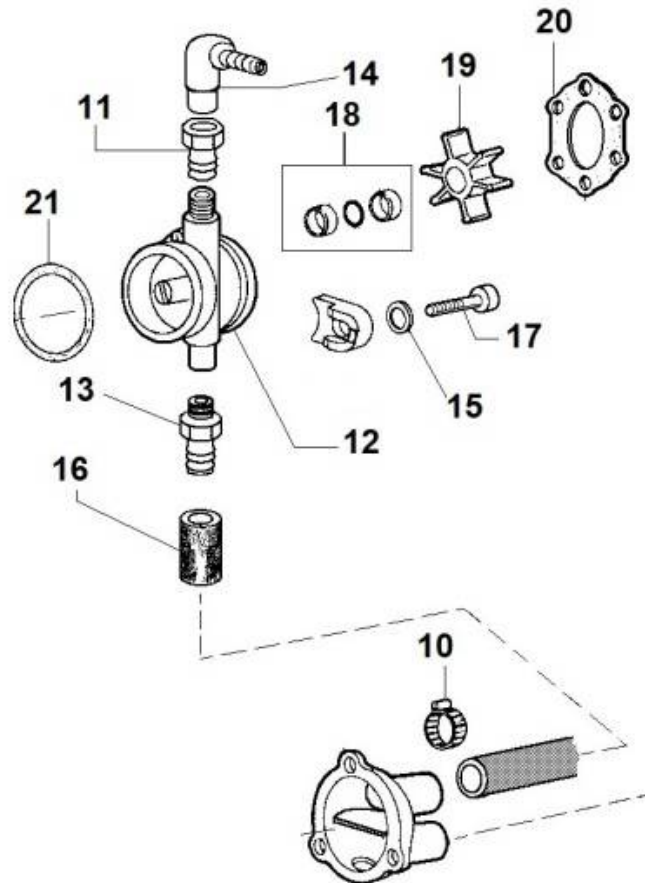

PAGURO - SPARE PARTS CATALOGUE
PAGURO 18000 3-PHASE - COOLANT PUMP

PAGURO - SPARE PARTS CATALOGUE
PAGURO 18000 3-PHASE - COOLANT PUMP

NO.	CODE:	DESCRIPTION	Q.TY
10	AD40LO3630111	CLAMP	2
11	AD40LO5953072	NIPPLE	1
12	AD40LO6584510	PUMP, SEA WATER	1
13	AD40LO7330245	CONNECTOR	1
14	AD40LO7330284	CONNECTOR	1
15	AD40LO7625209	WASHER	2
16	AD40LO9602170	TUBE	1
17	AD40LO9730220	SCREW	2
18	AD40LO8150028	ORING KIT	1
19	AD40LO4200204	IMPELLER	1
20	AD40LO4775498	GASKET	1
21	AD40LO1200233	ORING 40,95X2,62 U	1