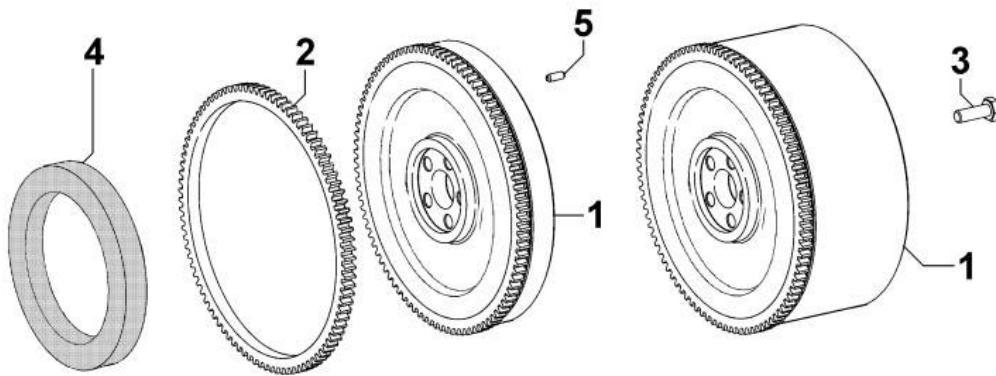

PAGURO - SPARE PARTS CATALOGUE  
PAGURO 18000 3-PHASE - FLYWHEEL

PAGURO - SPARE PARTS CATALOGUE  
**PAGURO 18000 3-PHASE - FLYWHEEL**

NO.	CODE:	DESCRIPTION	Q.TY
3	AD40LO1780097	Hex. Screw M10 X 1.25 x 30	5