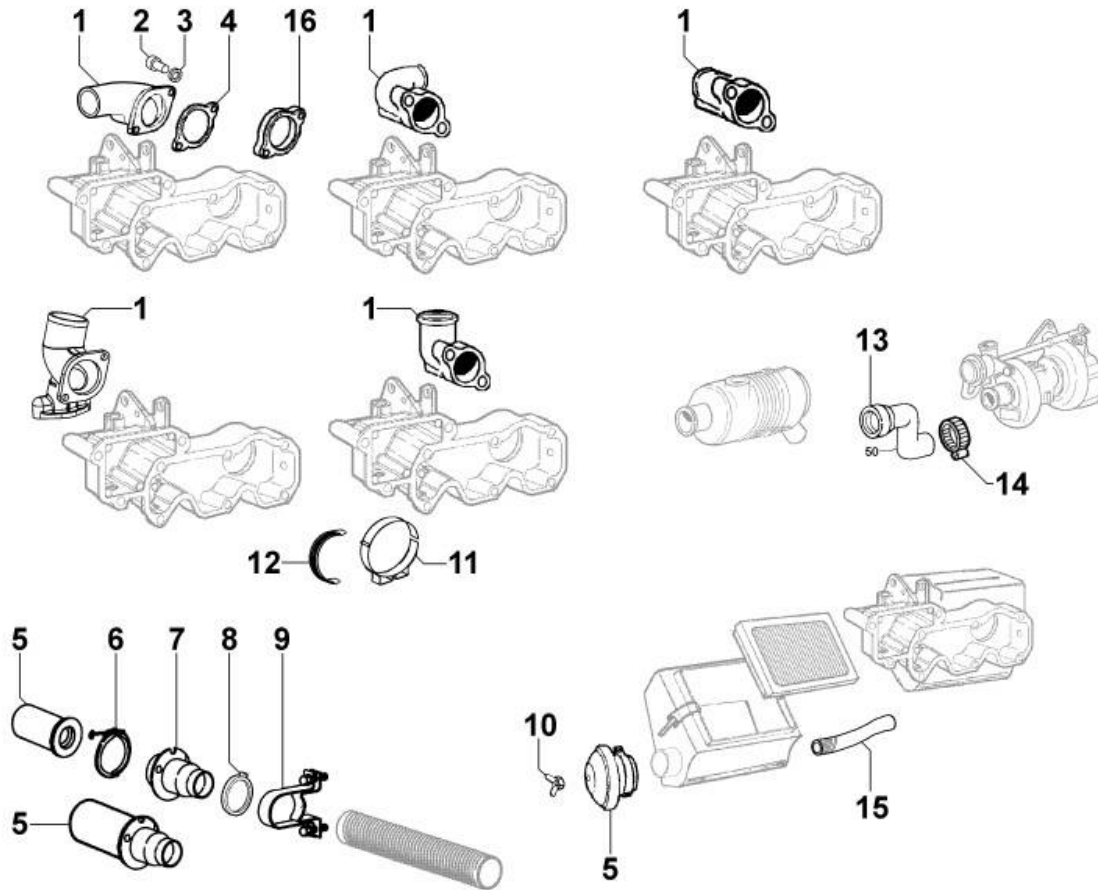

PAGURO - SPARE PARTS CATALOGUE
PAGURO 18000 3-PHASE - AIR INLET ACCESSORIES

PAGURO - SPARE PARTS CATALOGUE
PAGURO 18000 3-PHASE - AIR INLET ACCESSORIES

NO.	CODE:	DESCRIPTION	Q.TY
1	AD40LO3866153 (AD40LO3866083)	FLANGE GREY	1
2	AD40LO1770005	HEX HEAD BOLT	2
3	AD40LO7555029	BEL WASHER D15/8.4 0.8 T	2
4	AD40LO4501081	Intake Elbow Gasket	1