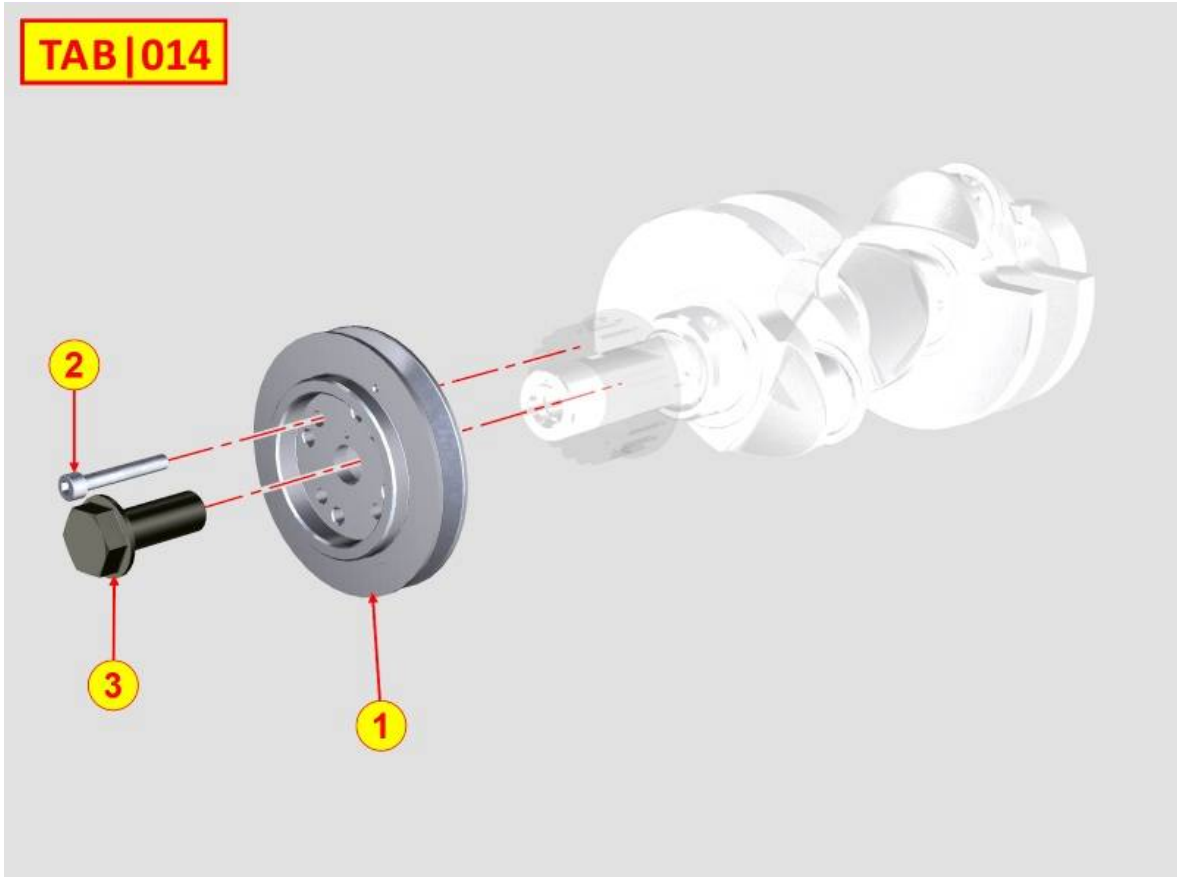

PAGURO - SPARE PARTS CATALOGUE
PAGURO 18000 3-PHASE - PULLEYS / BELT

PAGURO - SPARE PARTS CATALOGUE
PAGURO 18000 3-PHASE - PULLEYS / BELT

NO.	CODE:	DESCRIPTION	Q.TY
1	AD40LO7051143	Crankshaft pulley (driving pulley) 1 gro	1
2	AD40LO9732016	SOC HEAD CAP SCR M6X40L 8.8	4
3	AD40LO9865319	CRANKSHAFT BOLT	1