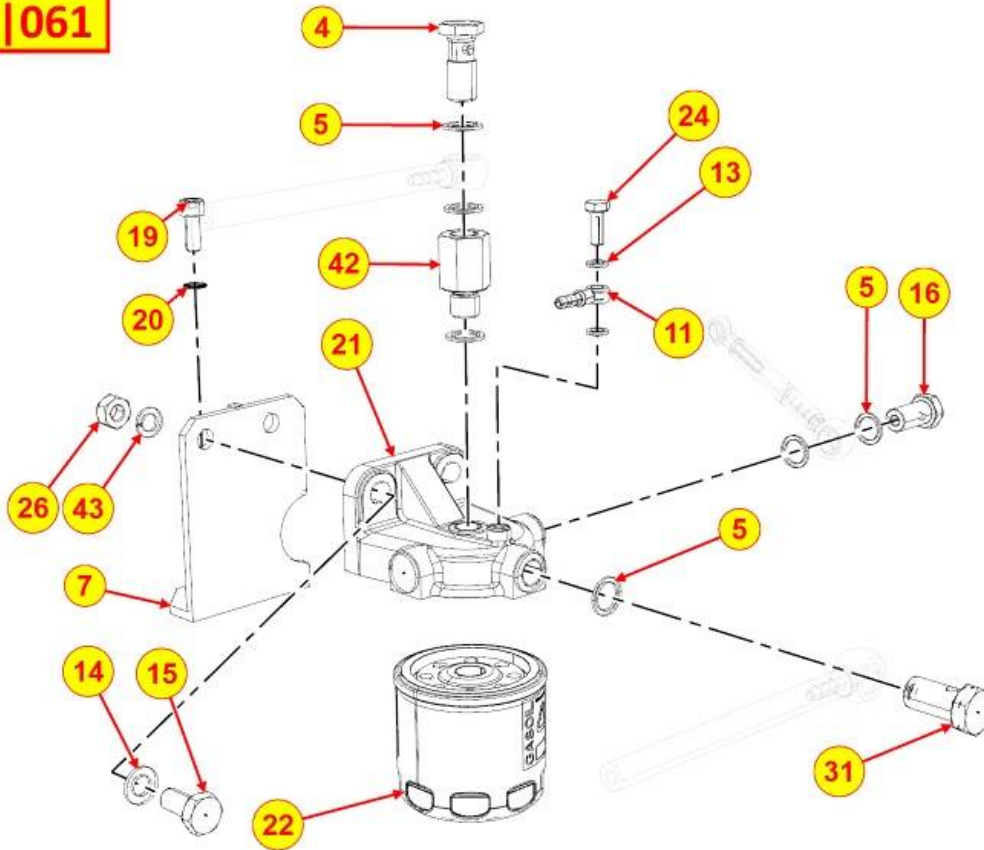

PAGURO - SPARE PARTS CATALOGUE
PAGURO 18000 3-PHASE - FUEL FILTER

TAB | 061

PAGURO - SPARE PARTS CATALOGUE
PAGURO 18000 3-PHASE - FUEL FILTER

NO.	CODE:	DESCRIPTION	Q.TY
5	AD40LO4670061	COPPER WASHER D19/14.2 1.5 THK	7
7	AD40LO8760110 (AD40LO8760082)	SUPPORT (L.MARINE) GREY	1
11	AD40LO7270108	BANJO D.6	1
13	AD40LO4670062	COPPER WASHER D10/6.2 1.5 THK	2
14	AD40LO7625019	WASHER 10X18X2	2
15	AD40LO9730045	ALLEN SCREW 10X30- 5931-12.9+dac	2
16	AD40LO1901032	Banjo bolt 14X1	1
20	AD40LO7565007	SPRING WASHER D14.2/8.2	2
21	AD40LO3730125	FUEL FILTER	1
22	AD40LO2175288 (AD40LO2175045)	FUEL FILTER	1
22	AD40LO2175288 (AD40LO2175235)	FUEL FILTER	1
26	AD40LO3240033	NUT M10X1,5- UNI.5588-8S+ZN.B	2
31	AD40LO9680049	FUEL FILTER VALVE	1
43	AD40LO7565011	LOCK WASHER M10	2