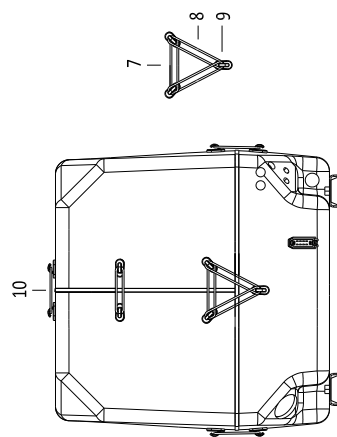

PAGURO - SPARE PARTS CATALOGUE
PAGURO 18000 3-PHASE - TAB.4

PAGURO - SPARE PARTS CATALOGUE
PAGURO 18000 3-PHASE - TAB.4

NO.	CODE:	DESCRIPTION	Q.TY
1	AC10SB0007	CAPSULE P18	1
2	AD38AD0026	CAPSULE ADHESIVE WAVE P18 SCA	1
2	AD38AD0027	CAPSULE ADHESIVE WAVE P18 ASP	1
3	AD18MT0004	MOUSSE 14X8	1
4	AD19GI0001	COVER PLATES 20/60	1
5	AD12ST0037	EXTERNAL BRACKET 850MM DX P18	1
5	AD12ST0041	EXTERNAL BRACKET 850MM SX P18	1
6	AD11FI0005	EXTERNAL SHOCK ABSORBER	4
7	AD21BL0001	CLOSING RUBBER STRIP LID	6
8	AD21BL0002	CLOSING RUBBER STRIP BOT	8
9	AD23TR0001	HOOK FOR CAPSULE	22
10	AD18MT0004	MOUSSE 14X8	1
11	AC12MT0007-00	INSULATION FOAM CAPSULE P18 LID	1
12	AC12MT0008-00	INSULATION FOAM CAPSULE P18 BOT	1