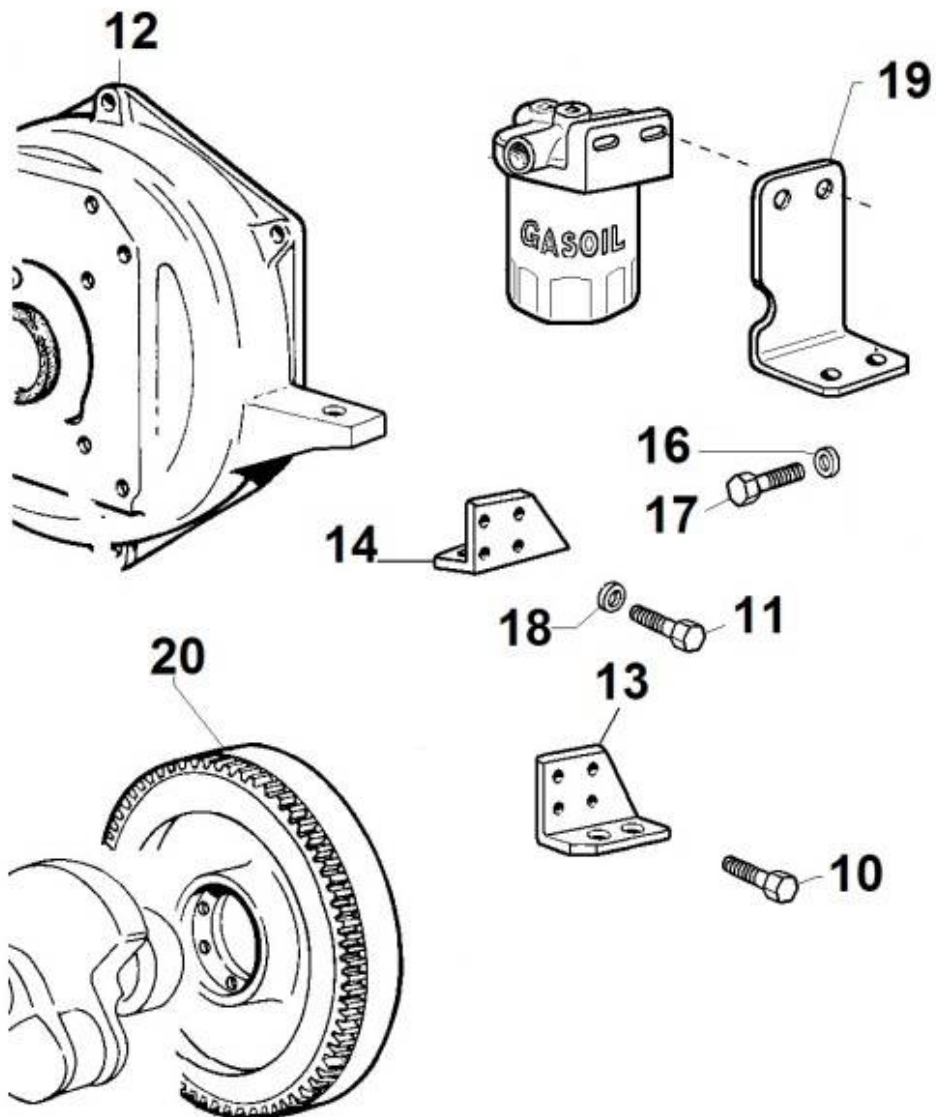

PAGURO - SPARE PARTS CATALOGUE  
PAGURO 18000 3-PHASE - 1st PTO ACCESSORIES

PAGURO - SPARE PARTS CATALOGUE  
**PAGURO 18000 3-PHASE - 1st PTO ACCESSORIES**

NO.	CODE:	DESCRIPTION	Q.TY
	AD40LO9880938	Flywheel Assly for SAE 7" 1/2"	1
	AD40LO2816088	RING GEAR	1
10	AD40LO1770124	SCREW	7
11	AD40LO1790037	BOLT N10	8
12	AD40LO2032315	SAE 5 BELL HOUSING	1
12	AD40LO2032436	BELL GREY	1
13	AD40LO6429561 (AD40LO6429350)	ENG.BRACK.BELL SIDE AND MOT.MGVOLPI GREY	1
14	AD40LO6429562 (AD40LO6429351)	ENG.BRACK.BELL SIDE AND MOT.MGVOLPI GREY	1
16	AD40LO7565013	SP. WASHER S C10	8
17	AD40LO1770123	SCREW	2
18	AD40LO7565013	SP. WASHER S C10	2
20	AD40LO9880938	Flywheel Assly for SAE 7" 1/2"	1