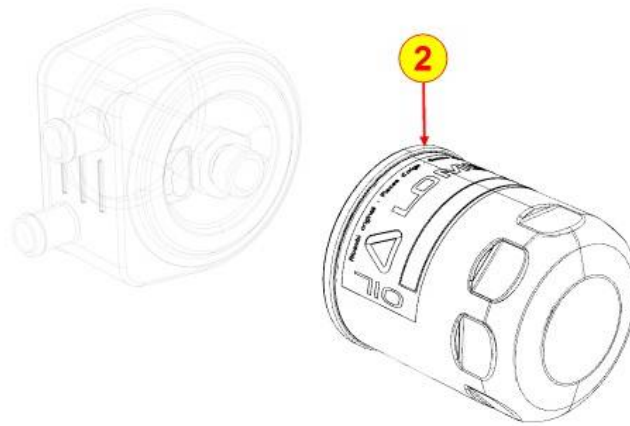

PAGURO - SPARE PARTS CATALOGUE
PAGURO 18000 3-PHASE - OIL PUMP

NO.	CODE:	DESCRIPTION	Q.TY
1	AD40LO6605132	OIL PUMP 099 ADVIK	1
5	AD40LO9015005	BY PASS VALVE PLUG	1
6	AD40LO4670060	COPPER WASHER	1
7	AD40LO6495045	BY PASS VALVE PISTON	1
8	AD40LO1200292	OIL PUMP COVER GASKET	1
10	AD40LO9800061	CAPSCREW	3
11	AD40LO4580216	OIL PUMP GASKET	1
14	AD40LO1213343	OIL SEAL 32X50X6 PER AL	1
15	AD40LO9865174	SPCIAL SCREW	2
16	AD40LO1770007	HEX SCREW M8X30- 5737-8G+ZN.B	1
17	AD40LO9732074	SOC HEAD SCR M8X20L UNI5931 ST	6

PAGURO - SPARE PARTS CATALOGUE
PAGURO 18000 3-PHASE - OIL FILTER

TAB | 042