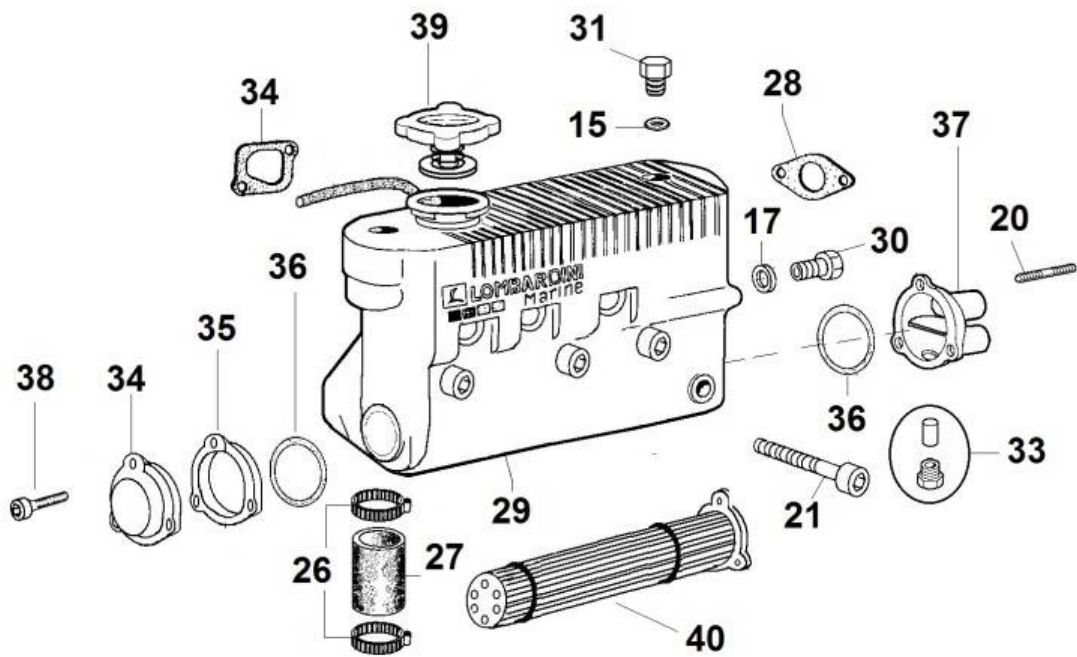

PAGURO - SPARE PARTS CATALOGUE
PAGURO 18000 3-PHASE - COOLANT RADIATOR

PAGURO - SPARE PARTS CATALOGUE
PAGURO 18000 3-PHASE - COOLANT RADIATOR

NO.	CODE:	DESCRIPTION	Q.TY
17	AD40LO4670061	COPPER WASHER D19/14.2 1.5 THK	1
20	AD40LO6780142	STUD BOLT	2
21	AD40LO9730221	SCREW	8
26	AD40LO3630128	CLAMP INOX 30-45	2
27	AD40LO9602072	TUBE	1
28	AD40LO4500102	GASKET	1
29	AD40LO7350434 (AD40LO7350244)	RADIATOR LDW1404M BLACK	1
33	AD40LO9080215	PLUG, ZINC ANODE	1
34	AD40LO4420070	EXHAUST MANIFOLD GASKET	2/3/4
35	AD40LO3527570	SPACER FOR RAD. FOCS	1
36	AD40LO1200265	SEALING ORING	4
37	AD40LO2655030	FRONT COVER	1
38	AD40LO9730211	SCREW	3
39	AD40LO9000114	CAP	1
40	AD40LO9340034	TUBE NEST	1
43	AD40LO9040037	CAP	1
48	AD40LO9080220	PLUG FOR EXCHANGER 1/8" GAS	1
49	AD40LO4670059	COPPER WASHER D14/10.2 1	1