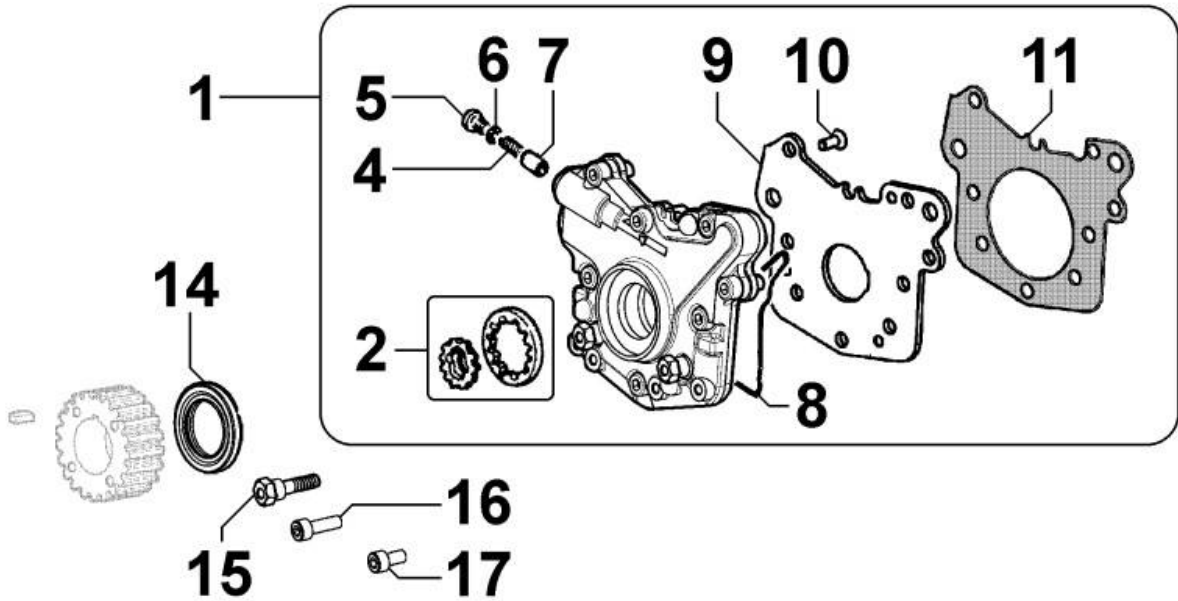

PAGURO - SPARE PARTS CATALOGUE
PAGURO 18000 3-PHASE - OIL PUMP

PAGURO - SPARE PARTS CATALOGUE
PAGURO 18000 3-PHASE - OIL PUMP

NO.	CODE:	DESCRIPTION	Q.TY
1	AD40LO6605132	OIL PUMP 099 ADVIK	1
5	AD40LO9015005	BY PASS VALVE PLUG	1
6	AD40LO4670060	COPPER WASHER	1
7	AD40LO6495045	BY PASS VALVE PISTON	1
8	AD40LO1200292	OIL PUMP COVER GASKET	1
10	AD40LO9800061	CAPSCREW	3
11	AD40LO4580216	OIL PUMP GASKET	1
14	AD40LO1213343	OIL SEAL 32X50X6 PER AL	1
15	AD40LO9865174	SPCIAL SCREW	2
16	AD40LO1770007	HEX SCREW M8X30- 5737-8G+ZN.B	1
17	AD40LO9732074	SOC HEAD SCR M8X20L UNI5931 ST	6