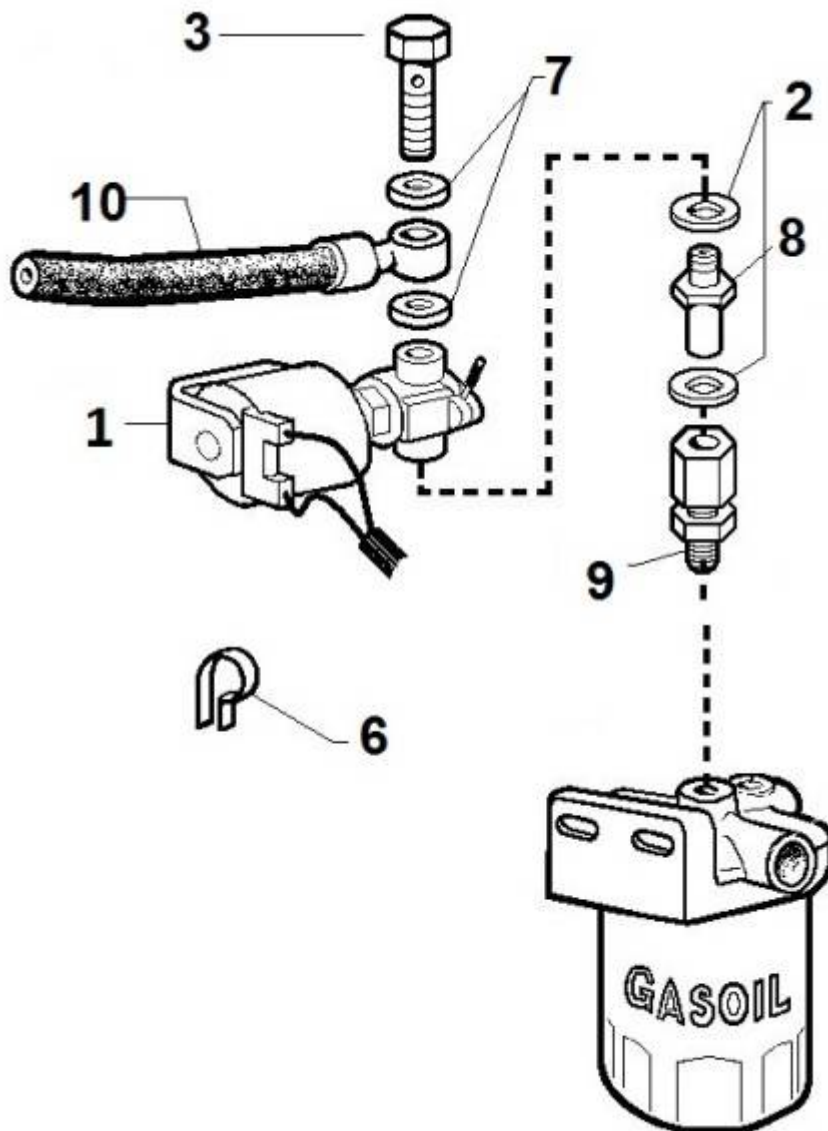

PAGURO - SPARE PARTS CATALOGUE
PAGURO 18000 3-PHASE - ELECTROVALVE

PAGURO - SPARE PARTS CATALOGUE
PAGURO 18000 3-PHASE - ELECTROVALVE

NO.	CODE:	DESCRIPTION	Q.TY
1	AD40LO3587197	SOLENOID VALVE WITH MANUAL RESET DEVICE	1
2	AD40LO4670059	COPPER WASHER D14/10.2 1	3
3	AD40LO1901115	BOLT	1
6	AD40LO3630170	CLAMP G11	1
7	AD40LO4670061	COPPER WASHER D19/14.2 1.5 THK	1
8	AD40LO7330314	UNION FOR EL. STOP	1
9	AD40LO7330315	JOINT	1
10	AD40LO9375748	FUEL PIPE	1