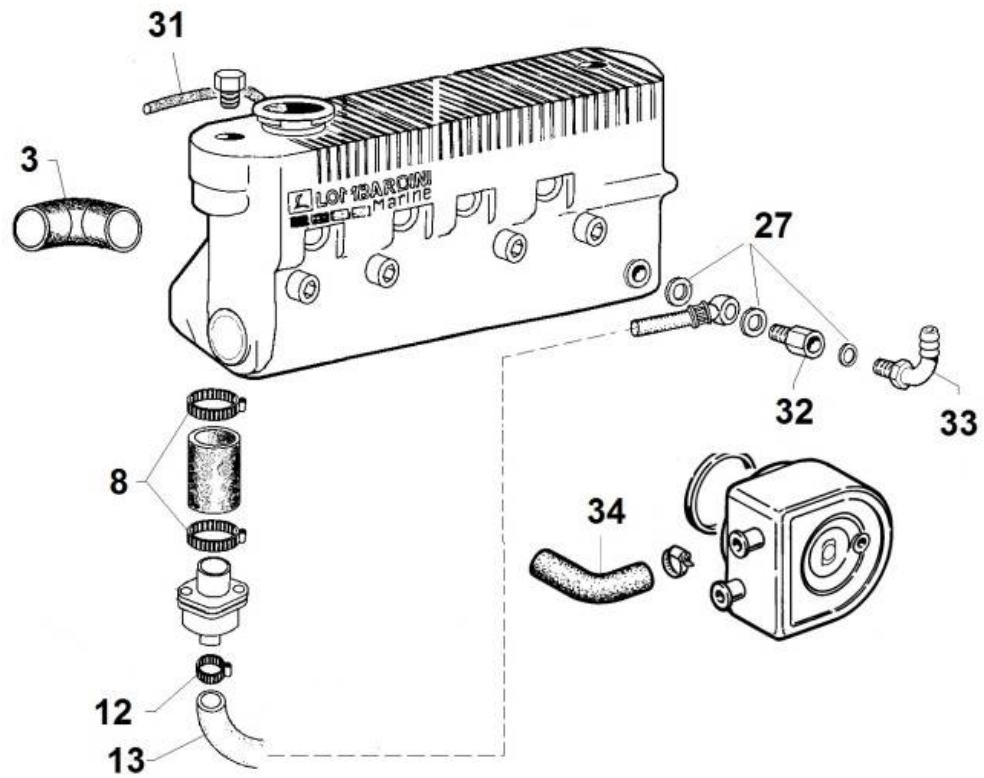

PAGURO - SPARE PARTS CATALOGUE  
**PAGURO 18000 3-PHASE - TAB.3**

NO.	CODE:	DESCRIPTION	Q.TY
1	AD40AN4393	WATER PUMP P-LOMB	1
2	AD40AN2470	CIRCLIP 28X1.2	1
3	AD40AN2402	BALL BEARING 60012RS (12X28X8)	2
4	AD40AN3737	LIPSEAL 12x24x7	2
5	AD40AN5396	SCREW M4x8 FOR COG FIXING	1
6	ADHA0001-00	COPPER WASHER 4X8	1
7	AD40AN2521	GASKET FOR WATER PUMP COVER	1
8	AD40AN233	SCREW FOR WATER PUMP COVER	4
9	AD40AN2381	CAM PLATE FOR WATER PUMP	1
10	AD40AN2380	WATER PUMP COVER	1
11	AD40AN3823	WATER PUMP IMPELLER (Ø 12.00 10 BLADES)	1
12	AD40AN1092	O-RING 3403 DI. 10.78X2.62	1
13	AD40AN4394	WATER PUMP SHAFT ST106 P LOMB.	1

PAGURO - SPARE PARTS CATALOGUE  
PAGURO 18000 3-PHASE - ELECTROVALVE

PAGURO - SPARE PARTS CATALOGUE  
**PAGURO 18000 3-PHASE - ELECTROVALVE**

NO.	CODE:	DESCRIPTION	Q.TY
1	AD40LO3587197	SOLENOID VALVE WITH MANUAL RESET DEVICE	1
2	AD40LO4670059	COPPER WASHER D14/10.2 1	3
3	AD40LO1901115	BOLT	1
6	AD40LO3630170	CLAMP G11	1
7	AD40LO4670061	COPPER WASHER D19/14.2 1.5 THK	1
8	AD40LO7330314	UNION FOR EL. STOP	1
9	AD40LO7330315	JOINT	1
10	AD40LO9375748	FUEL PIPE	1

PAGURO - SPARE PARTS CATALOGUE  
PAGURO 18000 3-PHASE - FUEL LINES

PAGURO - SPARE PARTS CATALOGUE  
**PAGURO 18000 3-PHASE - FUEL LINES**

NO.	CODE:	DESCRIPTION	Q.TY
28	AD40LO4670059	COPPER WASHER D14/10.2 1.	2
30	AD40LO3630170	CLAMP G11	1
33	AD40LO9375748	FUEL PIPE	1
34	AD40LO9375750	FUEL RECIRCULATION PIPE	1

PAGURO - SPARE PARTS CATALOGUE  
PAGURO 18000 3-PHASE - HOSES FOR WATER COOLER

PAGURO - SPARE PARTS CATALOGUE  
**PAGURO 18000 3-PHASE - HOSES FOR WATER COOLER**

NO.	CODE:	DESCRIPTION	Q.TY
3	AD40LO9340021	TUBE	1
8	AD40LO3630128	CLAMP INOX 30-45	2
12	AD40LO3630129	CLAMP	3
13	AD40LO9305101	WATER HOSE	1
27	AD40LO4670061	COPPER WASHER D19/14.2 1.5 THK	3
32	AD40LO1901187	CONNECT.BOLT M14X1.5 INOX	1
33	AD40LO7330361	UNION FOR HOSE FITTING	1
34	AD40LO9340028	PIPE	1
39	AD40LO9580045	TUBE	1