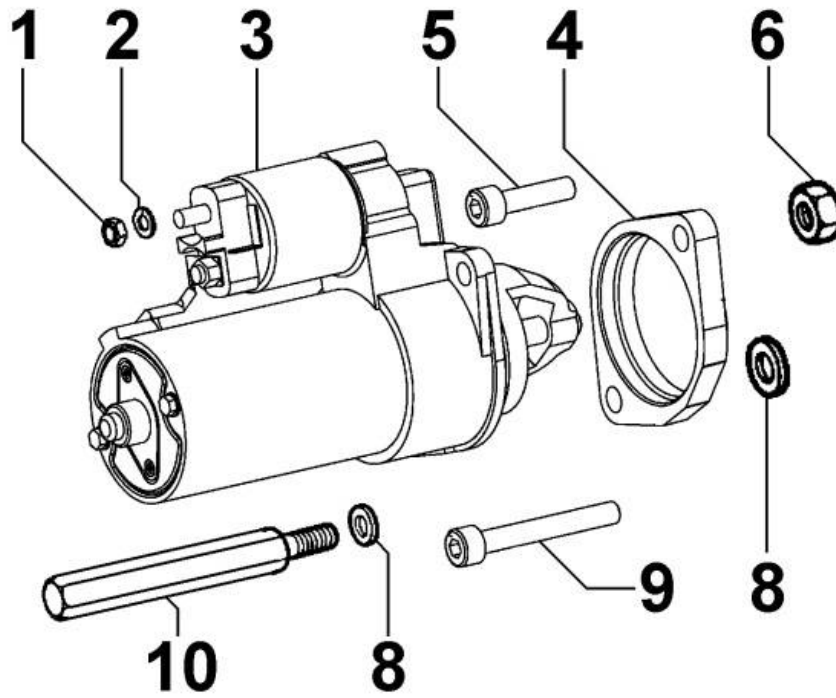

PAGURO - SPARE PARTS CATALOGUE
PAGURO 18000 3-PHASE - STARTING MOTOR

PAGURO - SPARE PARTS CATALOGUE
PAGURO 18000 3-PHASE - STARTING MOTOR

NO.	CODE:	DESCRIPTION	Q.TY
1	AD40LO3240020	NUT M8X1,25 UNI 5589-6S+ZN.B	1
2	AD40LO7565007	SPRING WASHER D14.2/8.2	1
3	AD40LO5840162	STARTER MOTOR	1
3	AD40LO5840224	STARTER MOTOR 1.7KW	1
4	AD40LO3810024	FLANGE	1
5	AD40LO9730046	SOC HEAD SCREW M10X35- 5931.8G+ZN.B	2