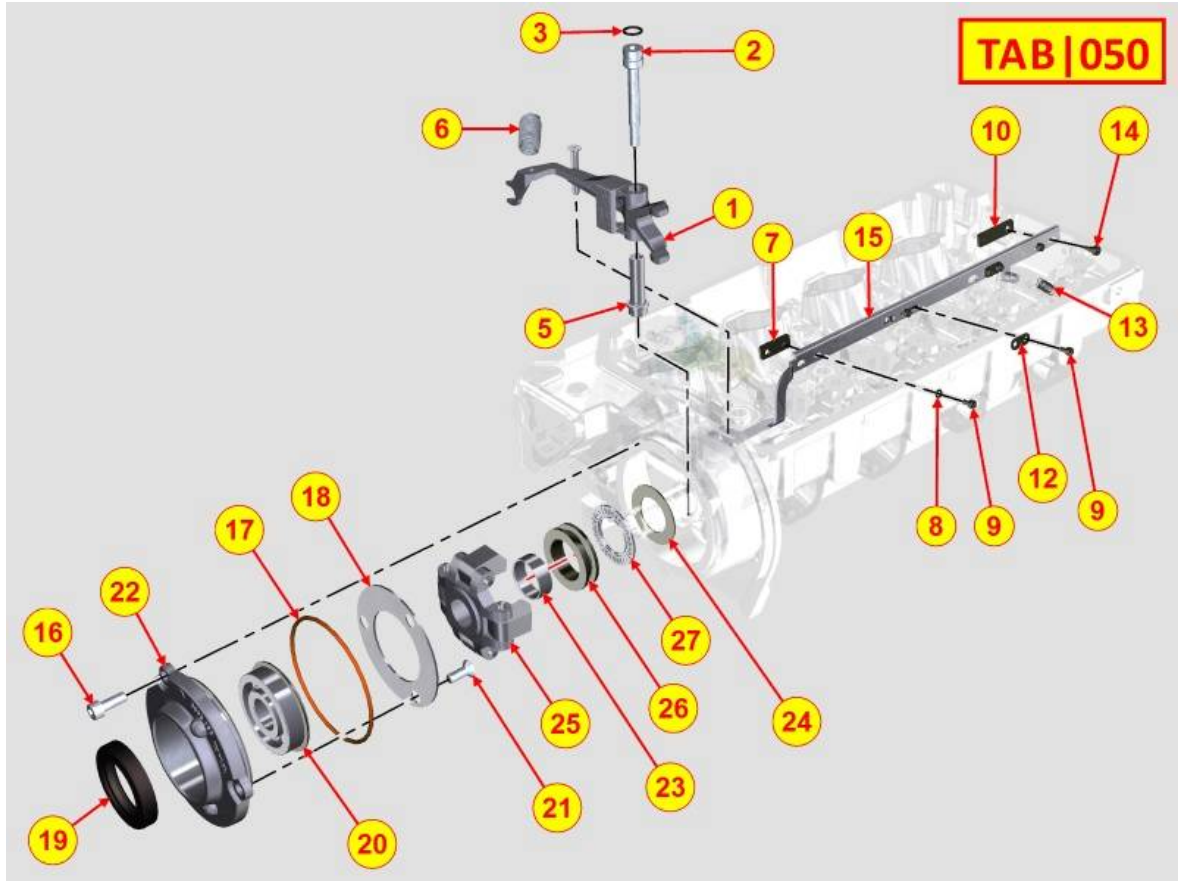

PAGURO - SPARE PARTS CATALOGUE
PAGURO 18000 3-PHASE - SPEED GOVERNOR

PAGURO - SPARE PARTS CATALOGUE
PAGURO 18000 3-PHASE - SPEED GOVERNOR

NO.	CODE:	DESCRIPTION	Q.TY
1	AD40LO4896360	LEVER ASSEMBLY	1
2	AD40LO6110101	REGULATOR LEVERS JURNAL	1
3	AD40LO1200037	ORING 110	1
5	AD40LO1954020	SLEEVE	1
6	AD40LO5655210	SPRING 2700/3000 G/1	1
7	AD40LO6320071	PLATE	1
8	AD40LO7626037	WASHER 3,2X6X0,6	2/4/6
9	AD40LO9732096	ALLEN SCREW M3X6 UNI5931 12.9	6
10	KDISC. (AD40LO6320073)		3
12	KDISC. (AD40LO6275127)		2
13	AD40LO5655257	EXTRAFUEL SPRING	1
14	AD40LO9865202	SPECIAL SCREW FOR PUMP RACK	4
15	AD40LO1380102	UNIONLINK	1
16	AD40LO9730010	SOC HEAD CAP SCR M6X16L STEEL	3
17	AD40LO1202037	ORING 3281- SILIC. RUBBER	1
18	AD40LO6275166	SPEED GOVERNOR RETAINER PLATE	1
19	AD40LO1213303	Oil seal 52X35X9	1
20	AD40LO3001066	BALL BEARING 6304 NR radiale rig	1
21	AD40LO9800162	SOC HEAD SCREW M6X16 DRILOC 10.9	3
22	AD40LO2690294	SPEED GOVERNOR COVER	1
23	AD40LO1585085	Du bush Dia 25x28x10	1
24	AD40LO7352063	TRUST WASHER AS25X42X1	1
25	AD40LO8805048	SPEED GOVERNOR SUPPORT ASSY	1
26	AD40LO5401250	SLEEVE	1
27	AD40LO3110165	TRUST NEEDLE BEARING AXK2542	1