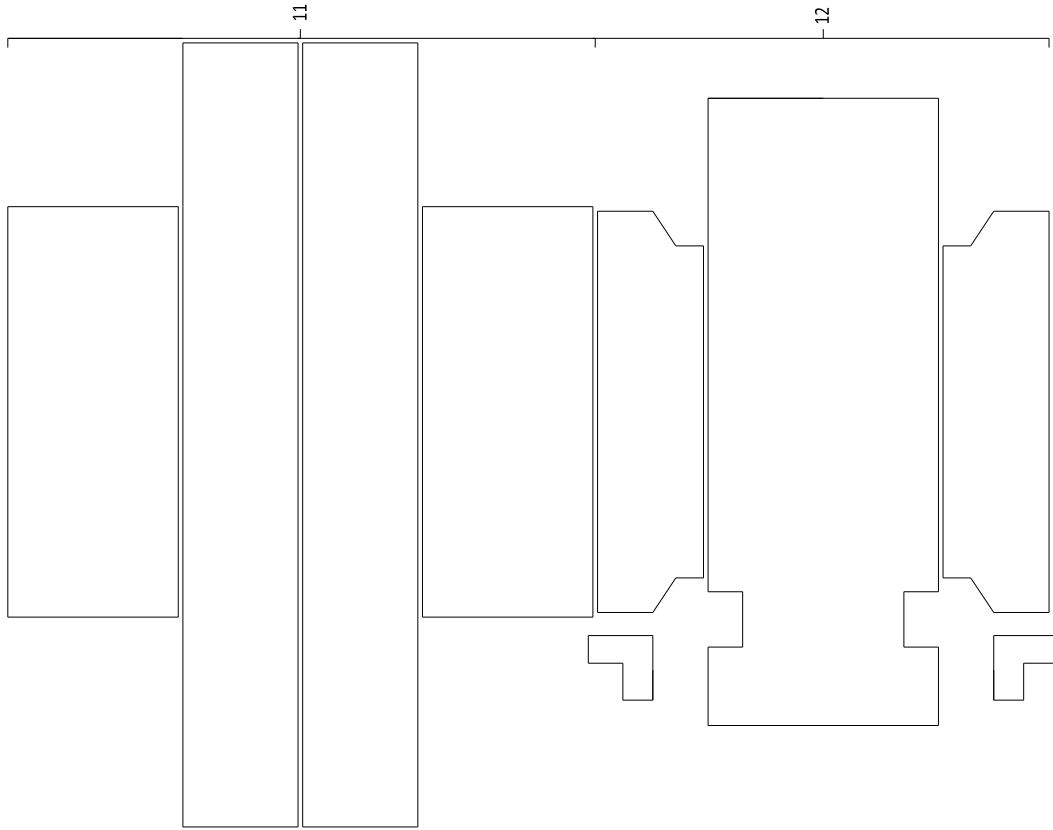

PAGURO - SPARE PARTS CATALOGUE
PAGURO 18000 3-PHASE - TAB.4

PAGURO - SPARE PARTS CATALOGUE
PAGURO 18000 3-PHASE - TAB.4

NO.	CODE:	DESCRIPTION	Q.TY
1	AC10SB0007	CAPSULE P18	1
2	AD38AD0026	CAPSULE ADHESIVE WAVE P18 SCA	1
2	AD38AD0027	CAPSULE ADHESIVE WAVE P18 ASP	1
3	AD18MT0004	MOUSSE 14X8	1
4	AD19GI0001	COVER PLATES 20/60	1
5	AD12ST0037	EXTERNAL BRACKET 850MM DX P18	1
5	AD12ST0041	EXTERNAL BRACKET 850MM SX P18	1
6	AD11FI0005	EXTERNAL SHOCK ABSORBER	4
7	AD21BL0001	CLOSING RUBBER STRIP LID	6
8	AD21BL0002	CLOSING RUBBER STRIP BOT	8
9	AD23TR0001	HOOK FOR CAPSULE	22
10	AD18MT0004	MOUSSE 14X8	1
11	AC12MT0007-00	INSULATION FOAM CAPSULE P18 LID	1
12	AC12MT0008-00	INSULATION FOAM CAPSULE P18 BOT	1