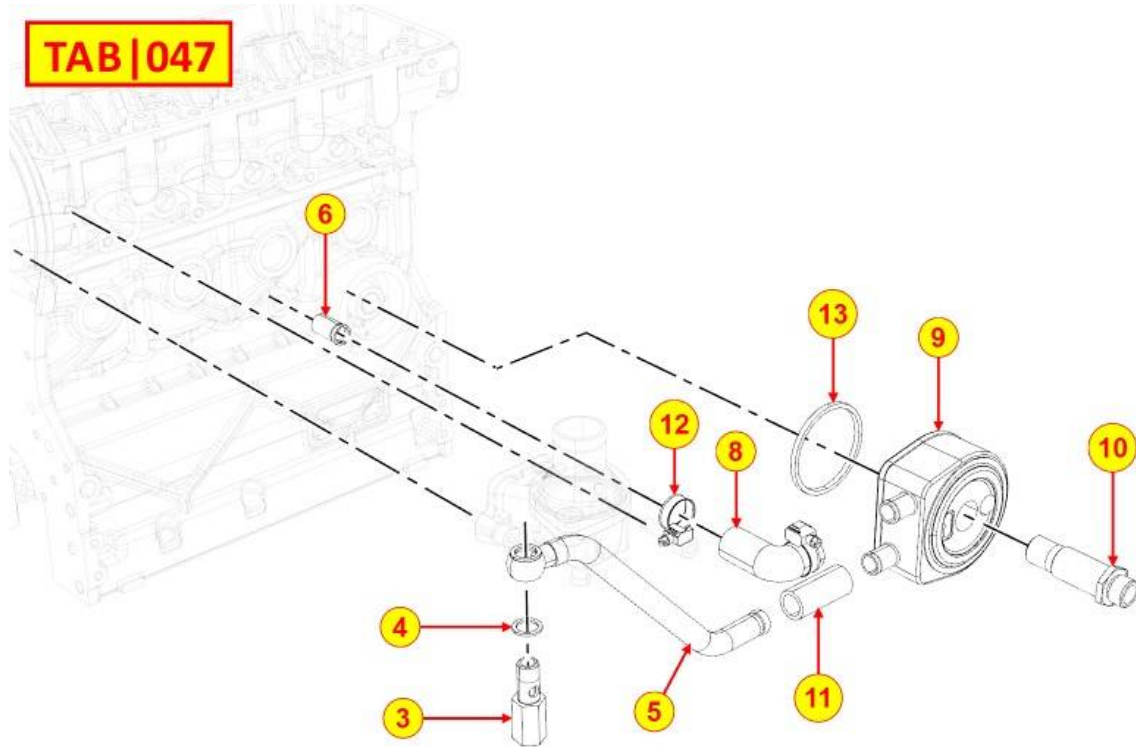

PAGURO - SPARE PARTS CATALOGUE
PAGURO 18000 3-PHASE - OIL COOLER

PAGURO - SPARE PARTS CATALOGUE
PAGURO 18000 3-PHASE - OIL COOLER

NO.	CODE:	DESCRIPTION	Q.TY
3	AD40LO2501154	Threaded adaptor on thermostat	1
4	AD40LO4670061	COPPER WASHER D19/14.2 1.5 THK	2
5	AD40LO9535131	SCAV.P. N	1
6	AD40LO9346037	Metal connector on crankcase	1
8	AD40LO9305097	Hose pipe (inlet oil cooler)	1
9	AD40LO7350374	OIL COOLER	1
10	AD40LO7265075	CONNECTOR TO FIX OIL COOLER/CARTRIDGE	1
11	AD40LO9305470	Rubber hose oil cooler return	1
12	AD40LO3630145	CLAMP .d.16-25 SX9C- W4 VITE TIPO	4
13	AD40LO1213543	SEAL RING FOR OIL RAD.7350.374	1