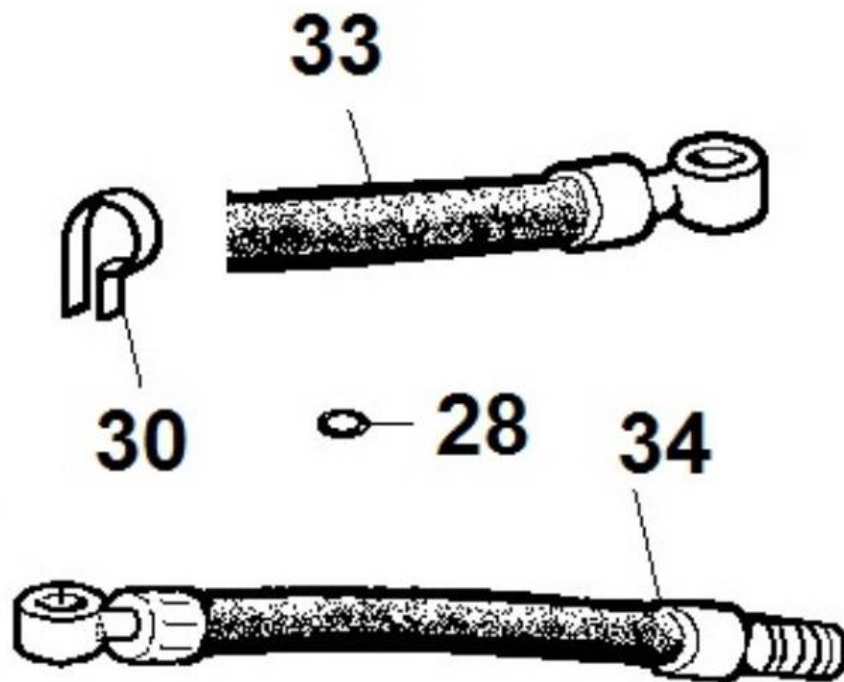

PAGURO - SPARE PARTS CATALOGUE
PAGURO 18000 3-PHASE - FUEL LINES

PAGURO - SPARE PARTS CATALOGUE
PAGURO 18000 3-PHASE - FUEL LINES

NO.	CODE:	DESCRIPTION	Q.TY
28	AD40LO4670059	COPPER WASHER D14/10.2 1.	2
30	AD40LO3630170	CLAMP G11	1
33	AD40LO9375748	FUEL PIPE	1
34	AD40LO9375750	FUEL RECIRCULATION PIPE	1