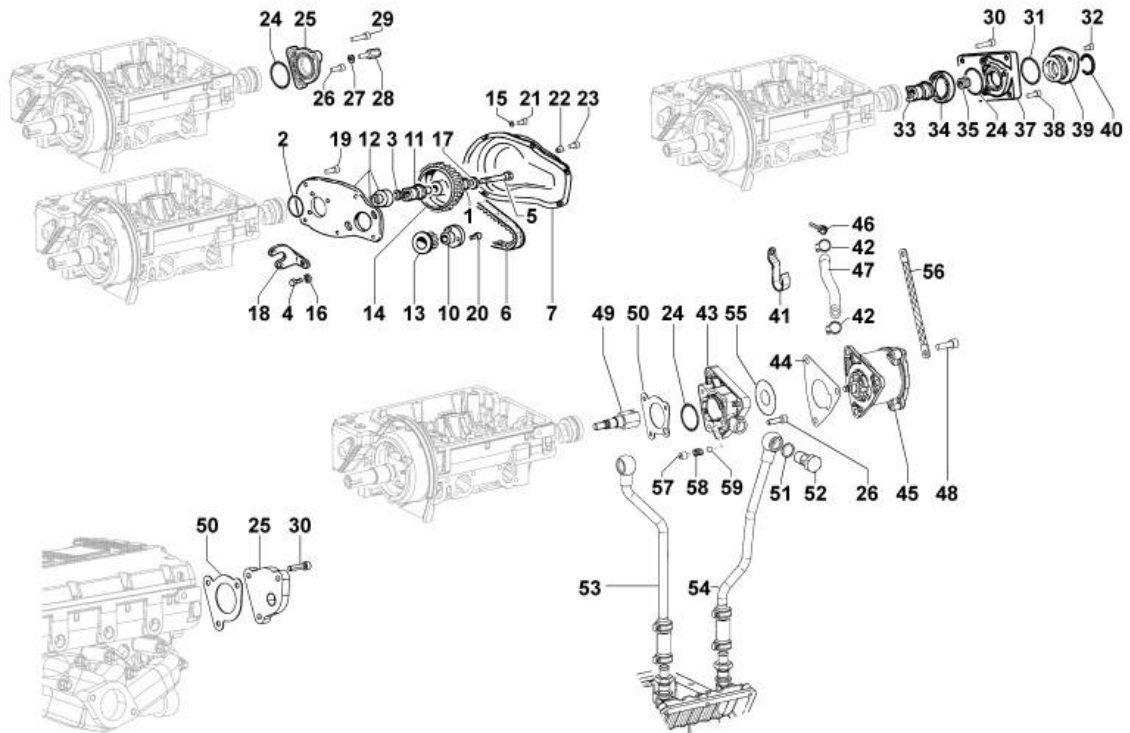

PAGURO - SPARE PARTS CATALOGUE
PAGURO 18000 3-PHASE - 3rd PTO

PAGURO - SPARE PARTS CATALOGUE
PAGURO 18000 3-PHASE - 3rd PTO

NO.	CODE:	DESCRIPTION	Q.TY
24	AD40LO1200233	ORING 40,95X2,62 U	2
26	AD40LO9730416	SOCKET HEAD SCREW M6X20 WITH DRYLOC	3