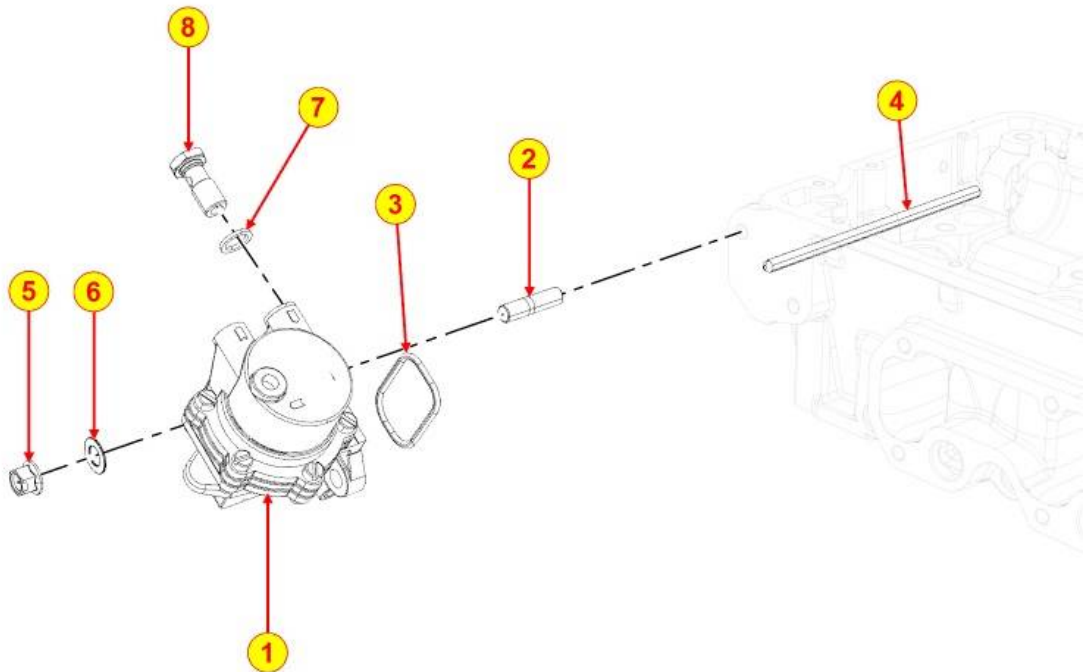

PAGURO - SPARE PARTS CATALOGUE
PAGURO 18000 3-PHASE - FUEL FEED PUMP

TAB|062

PAGURO - SPARE PARTS CATALOGUE
PAGURO 18000 3-PHASE - FUEL FEED PUMP

NO.	CODE:	DESCRIPTION	Q.TY
1	AD40LO6585151	FUEL FEED PUMP	1
2	AD40LO6780008	STUD M8X20	2
3	AD40LO1200087	ORING 3150	1
4	AD40LO7200721	FUEL PUMP PUSH ROD	1
5	AD40LO3240164	NUT	2
6	AD40LO7555029	BEL WASHER D15/8.4 0.8 T	2
7	AD40LO4670059	COPPER WASHER D14/10.2 1.	4
8	AD40LO1901193	UNION BOLT M 10	2