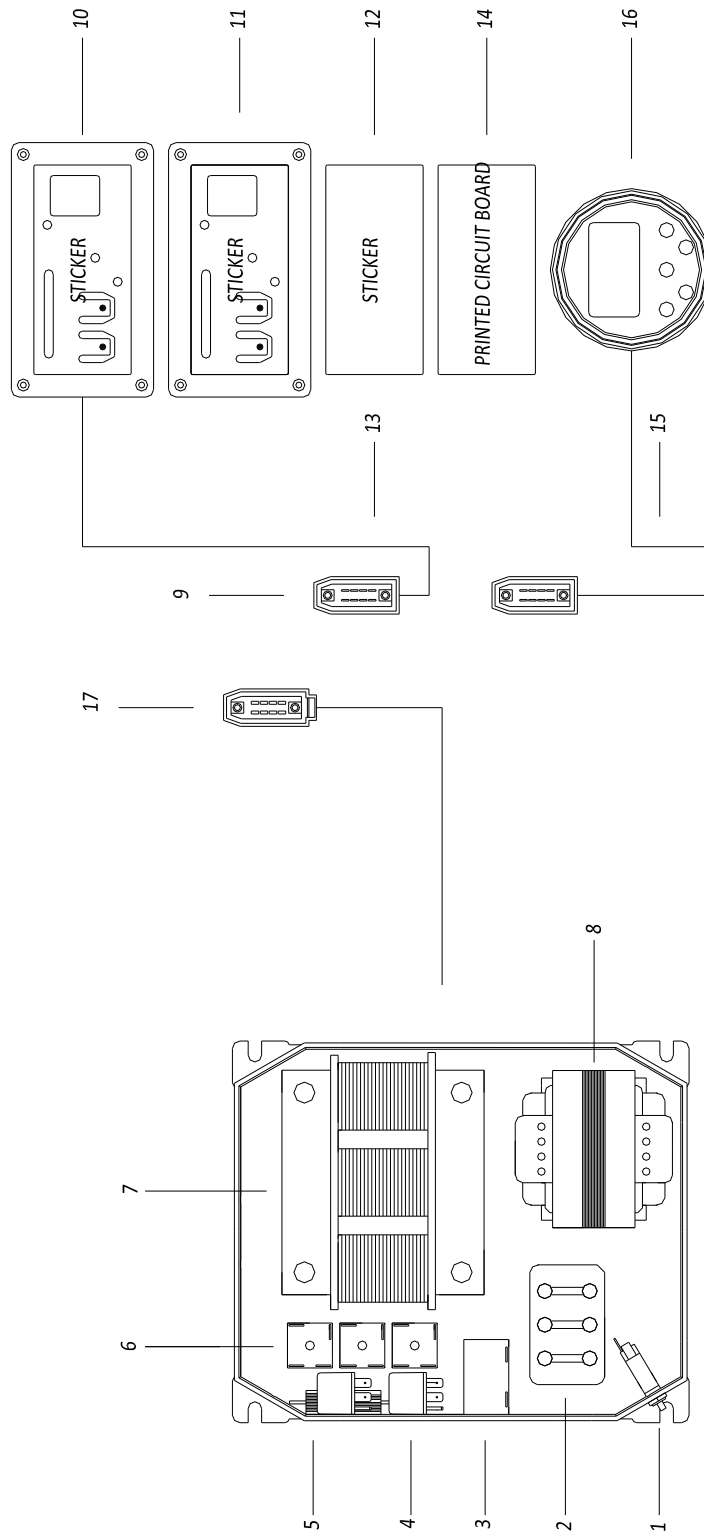

# SPARE PARTS CATALOGUE

PAGURO - SPARE PARTS CATALOGUE  
**PAGURO 18000 3-PHASE - TAB.1**

**PAGURO - SPARE PARTS CATALOGUE**  
**PAGURO 18000 3-PHASE - TAB.1**

<b>NO.</b>	<b>CODE:</b>	<b>DESCRIPTION</b>	<b>Q.TY</b>
1	AD01LO0004	ENGINE LDW1404 3000RPM-	1
2	AD40LO9543069	EX-HAUST MANIFOLD	1
3	AD23SS0003	TEMP. SWITCH ON EXHAUST 1 PRONG	1
4	AD03ZA0011	ROTOR P14/18 PHASE	1
5	AD40CU0002	ROTOR BEARING P14/18 PHASE	1
6	AD12VE0011-00	COOLING FAN P6/9/14/18	1
7	AC07ZA0011-00	STATOR COMPLETE P14/18 PHASE	1
8	AC05ZA0016-00	ALTERNATOR P14/18 PHASE	1
9	AD16RARO17X2 3X1.5	WASHER	1
10	AD13O0292C	CLOSING PLUG 3/8	1
11	AD11FI0001-01	INTERNAL SHOCK ABSORBER	4
12	AD12ST0126-01	DISTRIBUTION BRACKET FOR ASP. SIDE	1
13	AD12ST0126-02	DISTRIBUTION BRACKET FOR SCA. SIDE	1
14	AD12ST0017-01	L - BRACKET ENGINE FOR P14/18/8.5	1
15	AD40LO2032436	BELL HOUSING	1
16	AD40LO9880938	FLYWHEEL 3000RPM	1

PAGURO - SPARE PARTS CATALOGUE  
**PAGURO 18000 3-PHASE - TAB.2**

PAGURO - SPARE PARTS CATALOGUE  
**PAGURO 18000 3-PHASE - TAB.2**

POS.	CODE	DESCRIPTION	Q.TY
1	AD09AT0005	TERMOSWITCH	1
2	AD09MO0002	CONNECTOR 82X52	1
3	AD09TR0004	TRANSFORMER, CURRENT	1
4	AD09RE0016	RELE'	2
5	AD09RS0003	RESISTOR, R47	1
6	AD40DI4041	DIODES BRIDGE	3
7	AD04ZA0012	COMPOUND TRIF.ATN 28/2 20 KVA 230/400 V. 50 HZ (ALT. 125 MM)	1
8	AD09PR0014	BOTTER TRANSFORMER SINGLEPH. 200VA P230- 400V	1
9	AD08SC0016	CONNECTOR, 8 PINS MALE	1
10	AD08DR0001	REMOTE CONTROL PANEL WITH CABLE (DISCONTINUED)	1
11	AD21CA0100	COMPLETE PLASTIC BOX WITH LABEL	1
12	AD38AD0012	STICKER, CONTROL PANEL	1
13	AC30SC0001-00	CABLE, 15MT	1
14	AD08SC0012	PRINTED CIRCUIT BOARD (DISCONTINUED)	1
15	AC30SC0002-00	CABLE, 15MT + ATS25	1
16	AD08DR0005-00	CONTROL PANEL ATS- 25	1
17	AD08SC0015	CONNECTOR, 8 PINS FEMALE	1