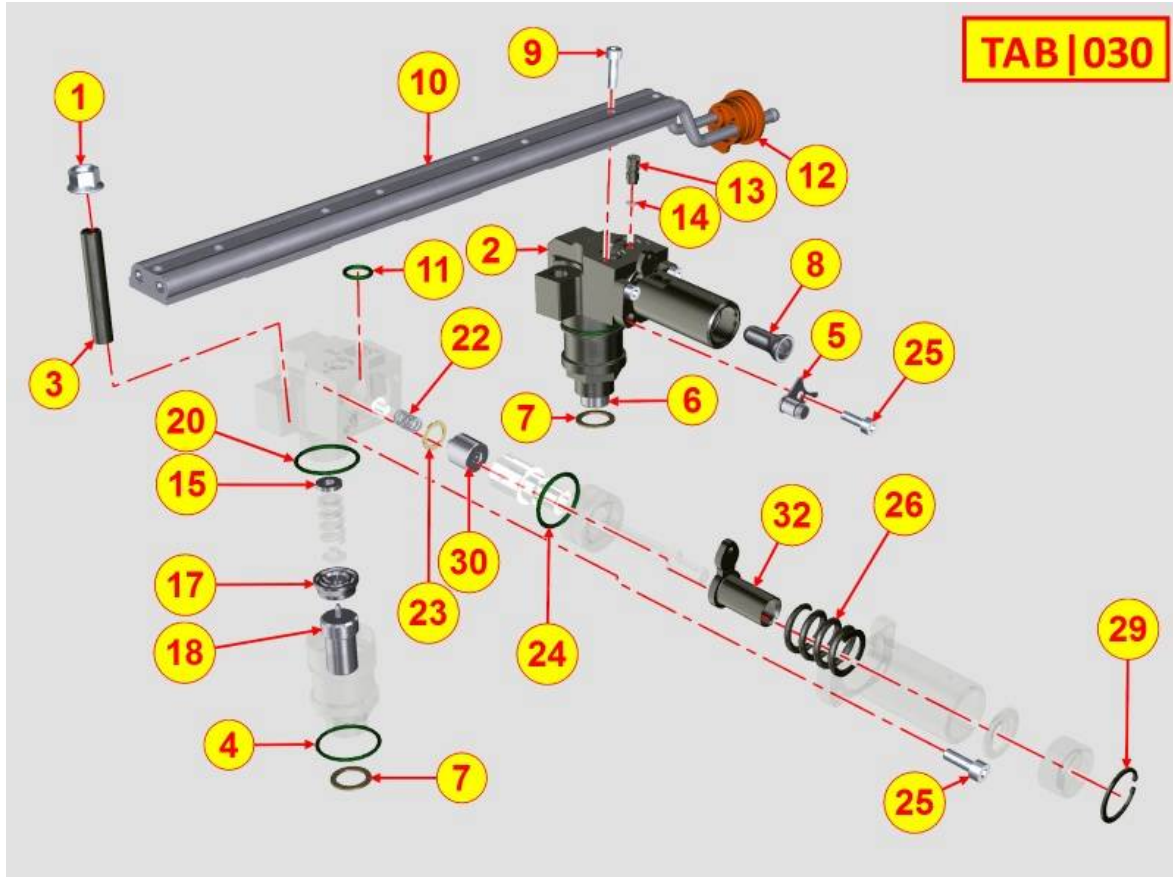

PAGURO - SPARE PARTS CATALOGUE
PAGURO 18000 3-PHASE - INJECTION SYSTEM

PAGURO - SPARE PARTS CATALOGUE
PAGURO 18000 3-PHASE - INJECTION SYSTEM

NO.	CODE:	DESCRIPTION	Q.TY
1	AD40LO3240164	NUT	8
2	AD40LO6590290	UNIT PUMP INJECTOR	4
3	AD40LO6780203	Stud M8X30 Fixing Unit Injector Pump	8
4	AD40LO1200213	ORING 2106 - 26,70 X 1,78	2/3/4
5	AD40LO6370796	OVERFUEL SPRING ASSEMBLY PLATE	1
7	AD40LO4670082	COPPER WASHER 14X19X1	4
9	AD40LO9730313	SOCKET HEAD SCREW M4X16 DIN 7984-12.9	8
10	AD40LO9375988	FUEL TUBE SVIC	1
11	AD40LO1200286	ORING 9,25X1,78	2
12	AD40LO4750014	GASKET FOR FUEL TUBE COMPLETE	1
13	AD40LO9680041	REL.VALVE	2/3/4
14	AD40LO4760038	GASKET	2/3/4
15	AD40LO8335142	SPACER	1
17	AD40LO3527220	SPACER	2/3/4
18	AD40LO6531436	NOZZLE	2/3/4
20	AD40LO1200287	ORING 25,12 X 1,78	2/3/4
22	AD40LO5801274	SPRING	2/3/4
23	AD40LO4760015	GASKET	2/3/4
24	AD40LO1200277	ORING	2/3/4
25	KDISC. (AD40LO9730206)		4to12
26	AD40LO5755113	SPRING	2/3/4
29	AD40LO1241009	SNAP RING	2/3/4
30	AD40LO9672107	DELIVERY VALVE	2/3/4
32	AD40LO5375017	C.SLEEVE	2/3/4