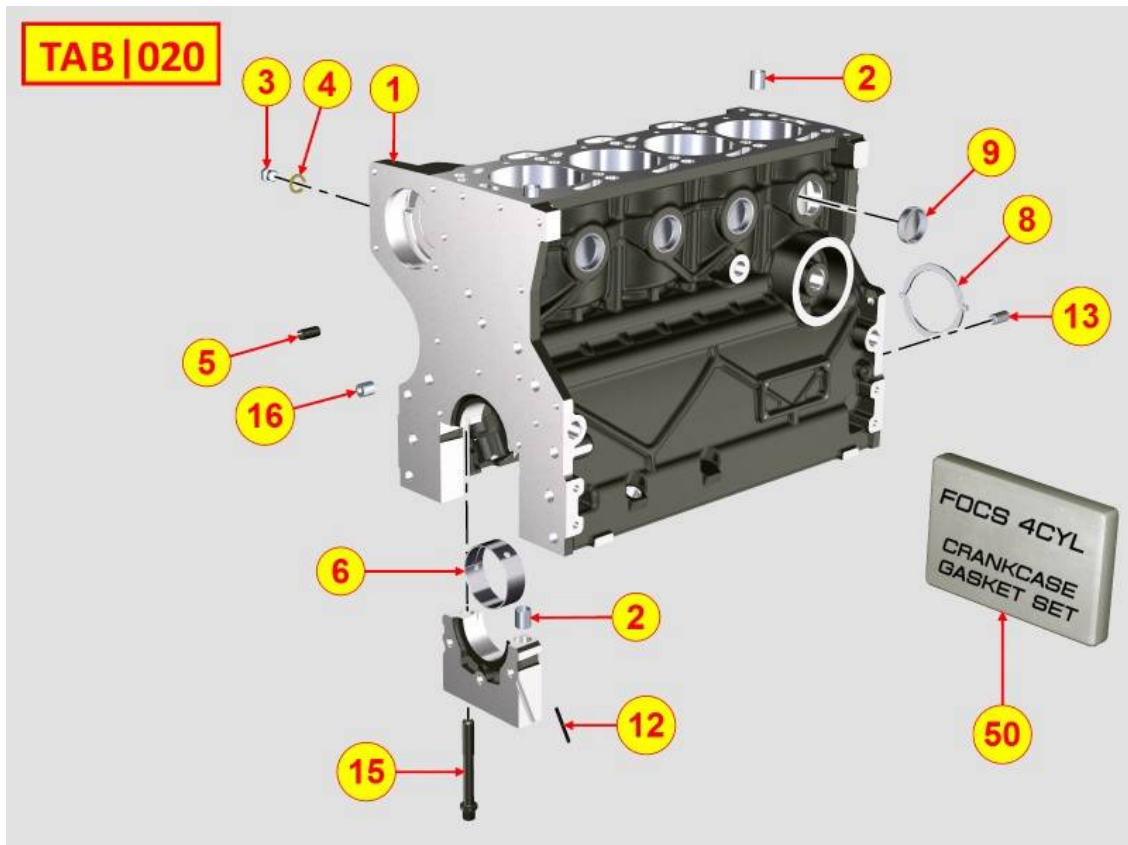

PAGURO - SPARE PARTS CATALOGUE
PAGURO 18000 3-PHASE - CRANKCASE

PAGURO - SPARE PARTS CATALOGUE
PAGURO 18000 3-PHASE - CRANKCASE

NO.	CODE:	DESCRIPTION	Q.TY
1	AD40LO1511273	CRANKCASE	1
2	AD40LO1970140	CYL DOWEL D13/11 15 LONG	2
3	AD40LO8965048	HEX PLUG M10X1 F.ZN12I	1
4	AD40LO4670060	COPPER WASHER	1
5	AD40LO8430105	ELASTIC DOWEL PIN 8X16 DIN 1481	1
6	AD40LO1611193	SUPP.BEARING STD	3/4/5
6	AD40LO1611194	BEARING -0,25	3/4/5
6	AD40LO1611195	BEARING -0,50	3/4/5
8	AD40LO1257158	ANELLO SPALLAMENTO STD 1404	2
8	AD40LO1257159	THRUST BEARING +0.1	2
8	AD40LO1257160	THRUST BEARING +0.2	2
9	AD40LO8990022	PLUG D.30	6
12	AD40LO4400054	BEARING CUP RUBBER SEAL	4
13	AD40LO8400108	DOWEL PIN D.10X20 UNI 1707	2
16	AD40LO9080182	PLUG AVSEAL D10 02961-01012	1
50	AD40LO9080182	LUG AVSEAL D10 02961-01012	1