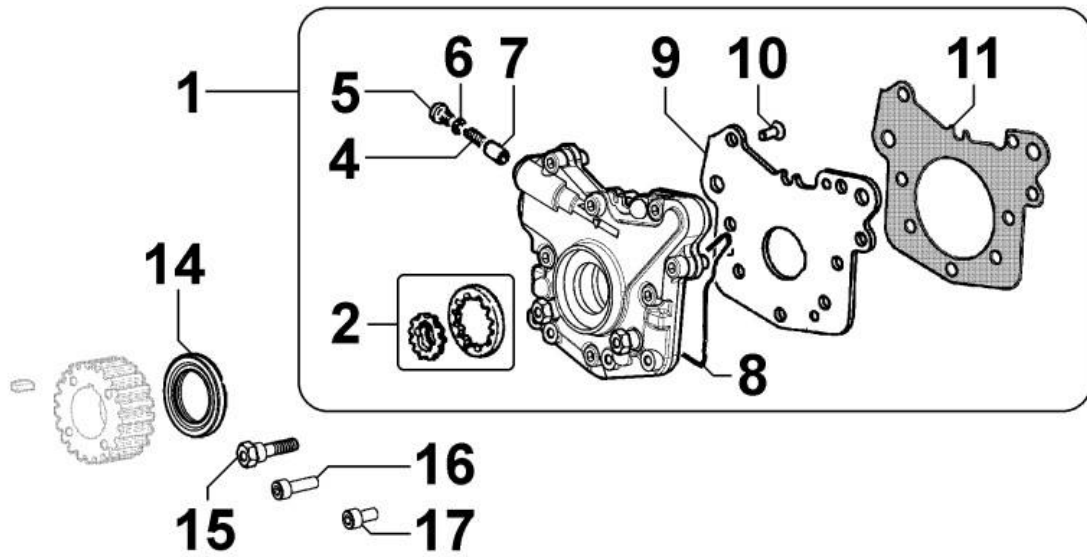

PAGURO - SPARE PARTS CATALOGUE
PAGURO 18000 3-PHASE - OIL PUMP

PAGURO - SPARE PARTS CATALOGUE
PAGURO 18000 3-PHASE - OIL PUMP

NO.	CODE:	DESCRIPTION	Q.TY
1	AD40LO6605132	OIL PUMP 099 ADVIK	1
5	AD40LO9015005	BY PASS VALVE PLUG	1
6	AD40LO4670060	COPPER WASHER	1
7	AD40LO6495045	BY PASS VALVE PISTON	1
8	AD40LO1200292	OIL PUMP COVER GASKET	1
10	AD40LO9800061	CAPSCREW	3
11	AD40LO4580216	OIL PUMP GASKET	1
14	AD40LO1213343	OIL SEAL 32X50X6 PER AL	1
15	AD40LO9865174	SPCIAL SCREW	2
16	AD40LO1770007	HEX SCREW M8X30- 5737-8G+ZN.B	1
17	AD40LO9732074	SOC HEAD SCR M8X20L UNI5931 ST	6