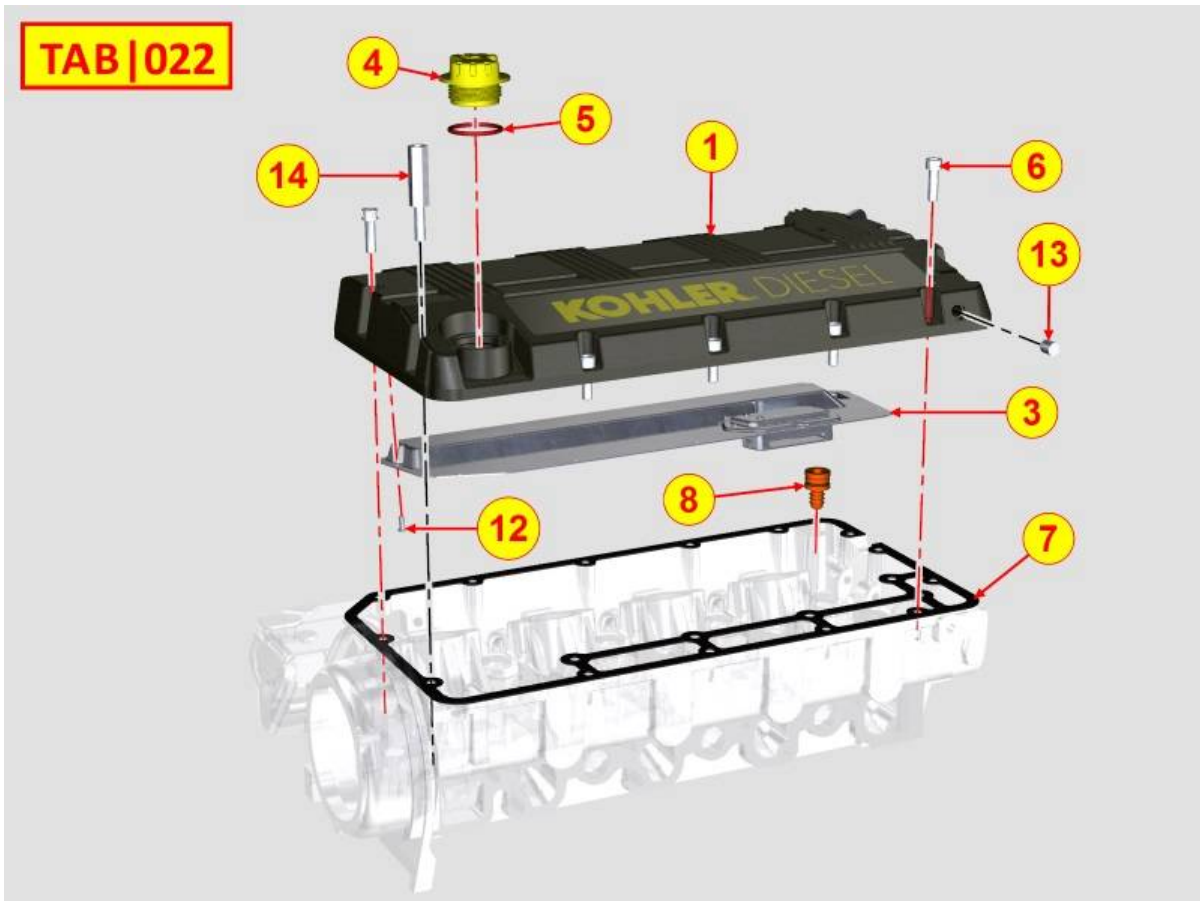

PAGURO - SPARE PARTS CATALOGUE
PAGURO 18000 3-PHASE - HEAD COVER

PAGURO - SPARE PARTS CATALOGUE
PAGURO 18000 3-PHASE - HEAD COVER

NO.	CODE:	DESCRIPTION	Q.TY
1	AD40LO2125748	VALVE COVER (KOHLER)	1
3	AD40LO5066265	PANEL	1
4	AD40LO9032093	Oil filling cap M30x2	1
5	AD40LO1200082	O-RING D31.89/26.50 2.62 THK	1
6	AD40LO9730416	SOCKET HEAD SCREW M6X20 WITH DRYLOC	12
7	AD40LO4400101	GASKET	1
8	AD40LO5365122	COUPLING RUBBER COLLAR. HEAD / COVER	1
12	AD40LO7481054	RIVET 3.2X8 -1103- 0410	12
13	AD40LO9080133	PLUG AVSEAL D8 02961-00810	1
14	AD40LO2501102	STUD BOLT	2