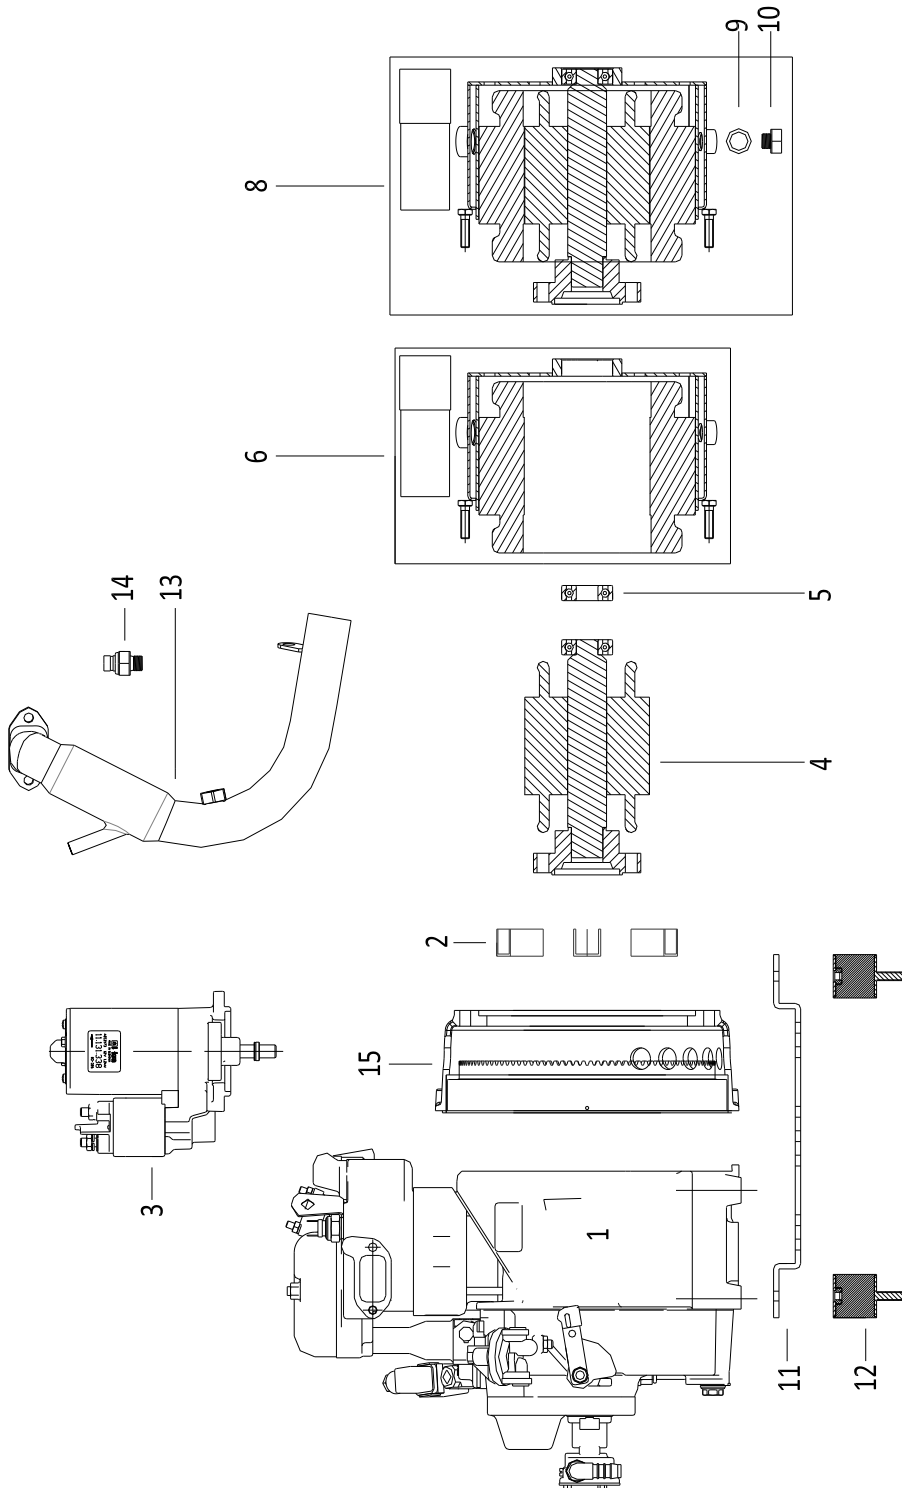

PAGURO 3000

SPARE PARTS CATALOGUE

PAGURO - SPARE PARTS CATALOGUE
PAGURO 3000 - TABLE 1

PAGURO - SPARE PARTS CATALOGUE
PAGURO 3000 - TABLE 1

PR.	COD.	DESCRIZIONE	DESCRIPTION	Q.TA'
1	AD01FA0001	MOTORE FARYMANN 15W 50HZ	ENGINE FARYMANN 15W 50HZ	1
2	AD12PR0001	STAFFA A U	"U" BRACKET	1
3	AD40AV0001	MORINO D' AVVIAMENTO P3/3C/4/5	STARTING MOTOR P3/3C/4/5	1
4	AD03ZA0040	ROTORE P3	ROTOR P3	1
5	AD40CU0002	CUSCINETTO P3/4/5	BALL BEARING P3/4/5	1
6	AC07ZA0010-00	STATORE COMPLETO P3	COMPLETE STATOR P3	1
7				
8	AC05ZA0001	ALTERNATORE COMPLETO P3	COMPLETE ALTERNATOR P3	1
9	AD16RARO17X23X1.5	RONDELLA RAME RICOTTO 17X23X1.5	COPPER WASHER 17X23X1.5	1
10	AD13O0292C	TAPPO CHIUSURA 3/8	CLOSING PLUG 3/8	1
11	AD12ST0103-00	STAFFA A OMEGA ASP O SCA P3/4/5	BRACKET OMEGA SHAPE INT OR EXH P3/4/5	2
12	AD11FI0004	ANTIVIBRANTE INTERNO	INTERNAL SHOCK ABSORBER	4
13	AD10NA0004	COLLETTORE SCARICO P3/4/5	EXHAUST MANIFOLD P3/4/5	1
14	AD23SS0003	TERMOCONTATTO POLO SINGOLO	SWITCH, TEMPERATURE EXHAUST SINGLE	1
15	AD40FA6304278	CAMPANA MOTORE P3/3C/4/5	ENGINE BELL HOUSING P3/3C/4/5	1

PAGURO - SPARE PARTS CATALOGUE
PAGURO 3000 - TABLE 2

PAGURO - SPARE PARTS CATALOGUE
PAGURO 3000 - TABLE 2

POS.	CODE	DESCRIPTION	Q.TY
1	AD08SC0010	ELECTRICAL PLANT P6/9/6./8.5	1
2	AD09RE0016	RELE'	2
3	AD09RS0003	RESISTOR, R47	1
4	AD09TR0002	TRANSFORMER, CURRENT P3/4/5	1
5	AD09AT0005	TERMOSWITCH	1
6	AD08ID0002	BATTERY CHARGER REGULATOR	1
7	AD09CO0225	CAPACITOR	1
8	AD08SC0015	CONNECTOR, 8 PINS FEMALE	1
9	AD08SC0016	CONNECTOR, 8 PINS MALE	1
10	AD08DR0001	REMOTE CONTROL PANEL WITH CABLE (DISCONTINUED)	1
11	AD21CA0100	COMPLETE PLASTIC BOX WITH LABEL	1
12	AD38AD0012	STICKER, CONTROL PANEL	1
13	AC30SC0001-00	CABLE, 15MT	1
14	AD08SC0012	PRINTED CIRCUIT BOARD (DISCONTINUED)	1
15	AC30SC0002-00	CABLE, 15MT + ATS25	1
16	AD08DR0005-00	CONTROL PANEL ATS- 25 WITH CABLE	1