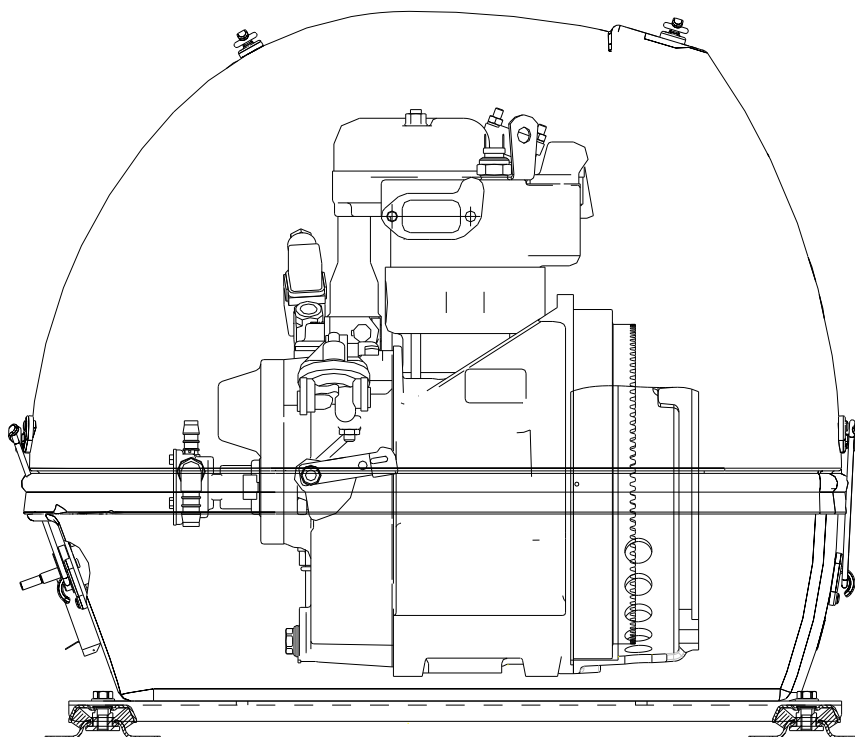

PAGURO 3000

SPARE PARTS CATALOGUE

PAGURO - SPARE PARTS CATALOGUE
PAGURO 3000 - TABLE 1

PAGURO - SPARE PARTS CATALOGUE
PAGURO 3000 - TABLE 1

PR.	COD.	DESCRIZIONE	DESCRIPTION	Q.TA'
1	AD01FA0001	MOTORE FARYMANN 15W 50HZ	ENGINE FARYMANN 15W 50HZ	1
2	AD12PR0001	STAFFA A U	"U" BRACKET	1
3	AD40AV0001	MORINO D' AVVIAMENTO P3/3C/4/5	STARTING MOTOR P3/3C/4/5	1
4	AD03ZA0040	ROTORE P3	ROTOR P3	1
5	AD40CU0002	CUSCINETTO P3/4/5	BALL BEARING P3/4/5	1
6	AC07ZA0010-00	STATORE COMPLETO P3	COMPLETE STATOR P3	1
7				
8	AC05ZA0001	ALTERNATORE COMPLETO P3	COMPLETE ALTERNATOR P3	1
9	AD16RARO17X23X1.5	RONDELLA RAME RICOTTO 17X23X1.5	COPPER WASHER 17X23X1.5	1
10	AD13O0292C	TAPPO CHIUSURA 3/8	CLOSING PLUG 3/8	1
11	AD12ST0103-00	STAFFA A OMEGA ASP O SCA P3/4/5	BRACKET OMEGA SHAPE INT OR EXH P3/4/5	2
12	AD11FI0004	ANTIVIBRANTE INTERNO	INTERNAL SHOCK ABSORBER	4
13	AD10NA0004	COLLETTORE SCARICO P3/4/5	EXHAUST MANIFOLD P3/4/5	1
14	AD23SS0003	TERMOCONTATTO POLO SINGOLO	SWITCH, TEMPERATURE EXHAUST SINGLE	1
15	AD40FA6304278	CAMPANA MOTORE P3/3C/4/5	ENGINE BELL HOUSING P3/3C/4/5	1

PAGURO - SPARE PARTS CATALOGUE
PAGURO 3000 - TABLE 2

PAGURO - SPARE PARTS CATALOGUE
PAGURO 3000 - TABLE 2

POS.	CODE	DESCRIPTION	Q.TY
1	AD08SC0010	ELECTRICAL PLANT P6/9/6./8.5	1
2	AD09RE0016	RELE'	2
3	AD09RS0003	RESISTOR, R47	1
4	AD09TR0002	TRANSFORMER, CURRENT P3/4/5	1
5	AD09AT0005	TERMOSWITCH	1
6	AD08ID0002	BATTERY CHARGER REGULATOR	1
7	AD09CO0225	CAPACITOR	1
8	AD08SC0015	CONNECTOR, 8 PINS FEMALE	1
9	AD08SC0016	CONNECTOR, 8 PINS MALE	1
10	AD08DR0001	REMOTE CONTROL PANEL WITH CABLE (DISCONTINUED)	1
11	AD21CA0100	COMPLETE PLASTIC BOX WITH LABEL	1
12	AD38AD0012	STICKER, CONTROL PANEL	1
13	AC30SC0001-00	CABLE, 15MT	1
14	AD08SC0012	PRINTED CIRCUIT BOARD (DISCONTINUED)	1
15	AC30SC0002-00	CABLE, 15MT + ATS25	1
16	AD08DR0005-00	CONTROL PANEL ATS- 25 WITH CABLE	1