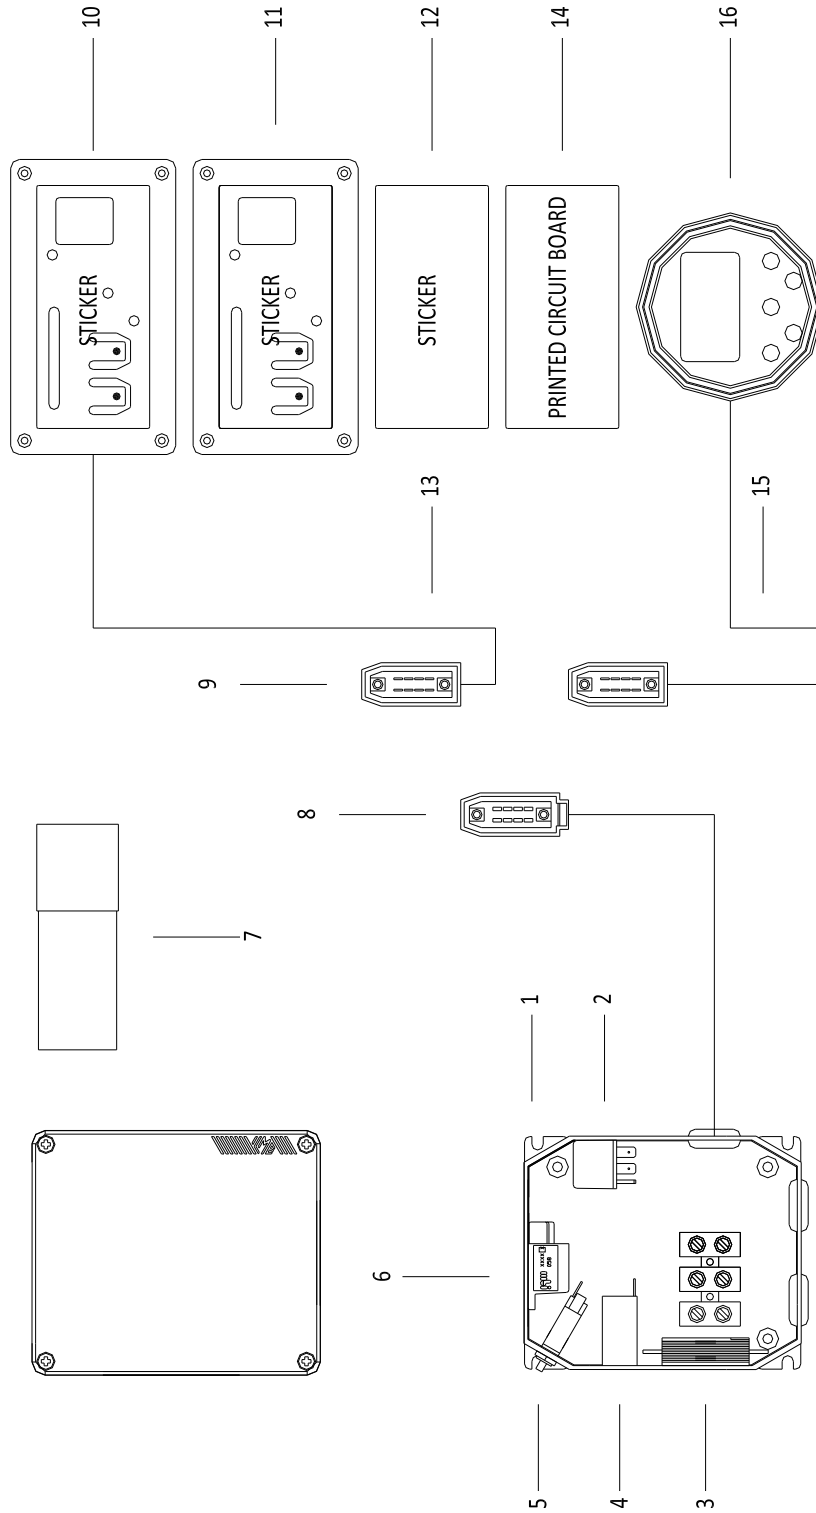

PAGURO 3000

SPARE PARTS CATALOGUE

PAGURO - SPARE PARTS CATALOGUE
PAGURO 3000 - TABLE 1

PAGURO - SPARE PARTS CATALOGUE
PAGURO 3000 - TABLE 1

PR.	COD.	DESCRIZIONE	DESCRIPTION	Q.TA'
1	AD01FA0001	MOTORE FARYMANN 15W 50HZ	ENGINE FARYMANN 15W 50HZ	1
2	AD12PR0001	STAFFA A U	"U" BRACKET	1
3	AD40AV0001	MORINO D' AVVIAMENTO P3/3C/4/5	STARTING MOTOR P3/3C/4/5	1
4	AD03ZA0040	ROTORE P3	ROTOR P3	1
5	AD40CU0002	CUSCINETTO P3/4/5	BALL BEARING P3/4/5	1
6	AC07ZA0010-00	STATORE COMPLETO P3	COMPLETE STATOR P3	1
7				
8	AC05ZA0001	ALTERNATORE COMPLETO P3	COMPLETE ALTERNATOR P3	1
9	AD16RARO17X23X1.5	RONDELLA RAME RICOTTO 17X23X1.5	COPPER WASHER 17X23X1.5	1
10	AD13O0292C	TAPPO CHIUSURA 3/8	CLOSING PLUG 3/8	1
11	AD12ST0103-00	STAFFA A OMEGA ASP O SCA P3/4/5	BRACKET OMEGA SHAPE INT OR EXH P3/4/5	2
12	AD11FI0004	ANTIVIBRANTE INTERNO	INTERNAL SHOCK ABSORBER	4
13	AD10NA0004	COLLETTORE SCARICO P3/4/5	EXHAUST MANIFOLD P3/4/5	1
14	AD23SS0003	TERMOCONTATTO POLO SINGOLO	SWITCH, TEMPERATURE EXHAUST SINGLE	1
15	AD40FA6304278	CAMPANA MOTORE P3/3C/4/5	ENGINE BELL HOUSING P3/3C/4/5	1

PAGURO - SPARE PARTS CATALOGUE
PAGURO 3000 - TABLE 2

PAGURO - SPARE PARTS CATALOGUE
PAGURO 3000 - TABLE 2

POS.	CODE	DESCRIPTION	Q.TY
1	AD08SC0010	ELECTRICAL PLANT P6/9/6./8.5	1
2	AD09RE0016	RELE'	2
3	AD09RS0003	RESISTOR, R47	1
4	AD09TR0002	TRANSFORMER, CURRENT P3/4/5	1
5	AD09AT0005	TERMOSWITCH	1
6	AD08ID0002	BATTERY CHARGER REGULATOR	1
7	AD09CO0225	CAPACITOR	1
8	AD08SC0015	CONNECTOR, 8 PINS FEMALE	1
9	AD08SC0016	CONNECTOR, 8 PINS MALE	1
10	AD08DR0001	REMOTE CONTROL PANEL WITH CABLE (DISCONTINUED)	1
11	AD21CA0100	COMPLETE PLASTIC BOX WITH LABEL	1
12	AD38AD0012	STICKER, CONTROL PANEL	1
13	AC30SC0001-00	CABLE, 15MT	1
14	AD08SC0012	PRINTED CIRCUIT BOARD (DISCONTINUED)	1
15	AC30SC0002-00	CABLE, 15MT + ATS25	1
16	AD08DR0005-00	CONTROL PANEL ATS- 25 WITH CABLE	1